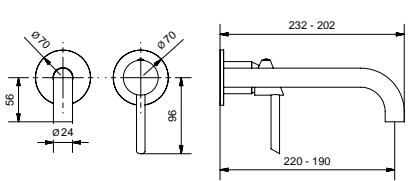

FINITURE/FINISHING

CR	100,00
OP	121,00
CNL	169,00