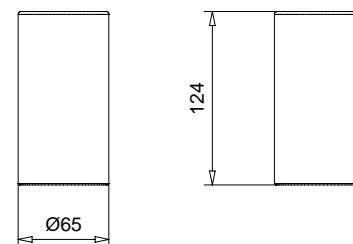

FINITURE/FINISHING	€
CR	75,00
OP	91,00
NS	105,00