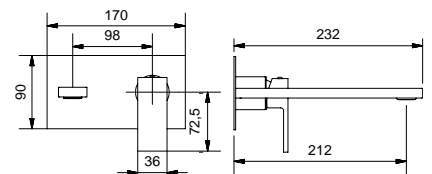

FINITURE/FINISHING

	€
CR	186,00
NS	292,00
OP	218,00