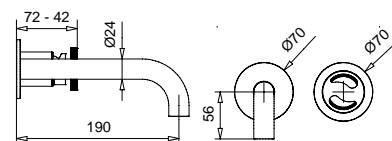

Blocco interno art. 19891
Built-in art. 19891