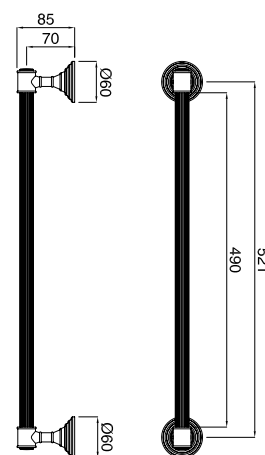

Olympia Complementi d'arredo

NEO BAROCCO

36811

Porta asciugamano per lavabo rigato
Streaked towel rail for basin

FINITURE/FINISHING	€
CR	122,00
NS	171,00
BR	165,00
DO	213,00

36810

Porta asciugamano per bidet rigato
Streaked towel rail for bidet

FINITURE/FINISHING	€
CR	114,00
NS	160,00
BR	154,00
DO	199,00

36815

Porta accappatoio rigato
Streaked bath-wrap holder

FINITURE/FINISHING	€
CR	45,00
NS	63,00
BR	61,00
DO	79,00

36816

Porta accappatoio doppio rigato
Double streaked bath-wrap holder

FINITURE/FINISHING	€
CR	51,00
NS	71,00
BR	69,00
DO	89,00