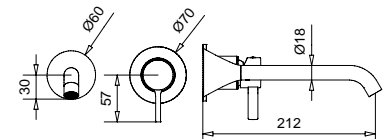

Parti esterne monocomando a parete
con canna da 21 cm
External part of wall mixer with spout 21 cm

FINITURE/FINISHING	€
CR	124,00
OP	143,00
NF	188,00
OS	271,00

Blocco interno art. 19891
Built-in art. 19891