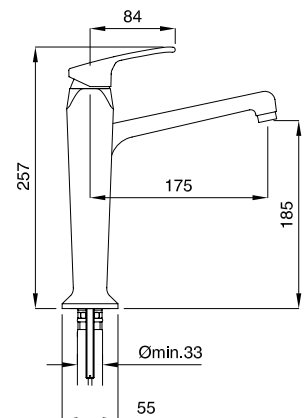

9813

Monocomando lavabo scarico automatico 1"1/4 con flex inox
Single hole basin mixer pop-up 1"1/4 with flex

9812

Con tubetti rame · With copper tubes

FINITURE/FINISHING

	€
CR	183,00
NS	256,00
DO	320,00
BR	247,00
OS	384,00

9817S

Monocomando lavabo modello alto senza scarico con flex inox
Single hole basin mixer high model without pop-up with flex

FINITURE/FINISHING

	€
CR	467,00
NS	590,00
DO	660,00
BR	557,00
OS	981,00

9817SC

Con scarico Clic-Clac · With Clic-Clac press top waste

CR	492,00
NS	625,00
DO	704,00
BR	591,00
OS	1.035,00

9843

Monocomando lavabo a parete con piastra unica
Wall wash basin mixer with single plate

FINITURE/FINISHING

	€
CR	338,00
NS	473,00
DO	591,00
BR	456,00
OS	710,00

9843SC

Monocomando lavabo a parete con piastra unica con scarico Clic-Clac
Wall wash basin mixer with single plate with Clic-Clac press top waste

FINITURE/FINISHING

	€
CR	363,00
NS	508,00
DO	635,00
BR	490,00
OS	764,00