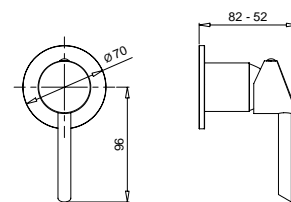

2130E

Parti esterne monocomando doccia incasso
External part of built-in shower mixer

FINITURE/FINISHING

	€
CR	42,00
OP	51,00
CNL	71,00

Blocco interno art. 19891
Built-in art. 19891

2172E

Parti esterne monocomando incasso
con deviatore a 2 vie
External part of built-in mixer 2 ways with diverter

FINITURE/FINISHING

	€
CR	90,00
OP	112,00
CNL	165,00

Blocco interno art. 19898
Built-in art. 19898

2131E

Parti esterne monocomando incasso
con deviatore a 3 vie
External part of built-in mixer 3 ways with diverter

FINITURE/FINISHING

	€
CR	96,00
OP	122,00
CNL	184,00

Blocco interno art. 19893
Built-in art. 19893

2132E

Parti esterne monocomando incasso
con deviatore 4 vie
External part of built-in mixer 4 ways with diverter

FINITURE/FINISHING

	€
CR	96,00
OP	122,00
CNL	184,00

Blocco interno art. 19894
Built-in art. 19894