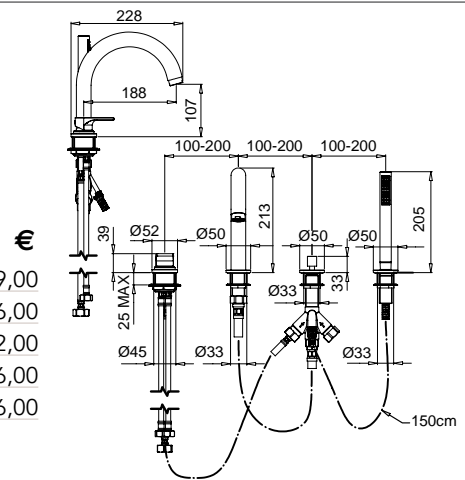

FINITURE/FINISHING

CR		299,00
NS	c/doccetta ottone · with brass shower	446,00
OP	c/doccetta ottone · with brass shower	362,00
CNL	c/doccetta ottone · with brass shower	446,00
GF	c/doccetta ottone · with brass shower	506,00