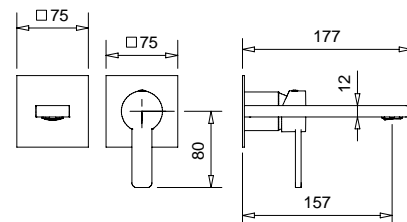

FINITURE/FINISHING	€
CR	175,00
NS	259,00
OP	200,00

Blocco interno art. 19891
Built-in art. 19891