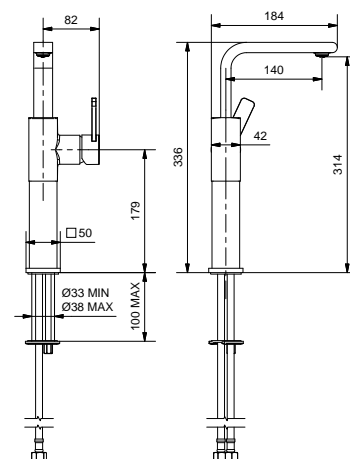

FINITURE/FINISHING

	€
CR	351,00
NS	491,00
OP	393,00

9317SC

Con scarico Clic-Clac · With Clic-Clac press top waste

CR	376,00
NS	526,00
OP	422,00