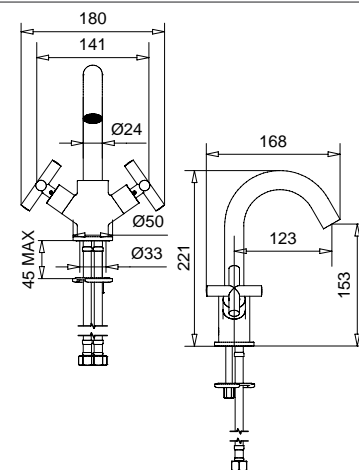

7334SC

Con scarico Clic-Clac · *With Clic-Clac press top waste*

		€
CR		165,00
NS		231,00
OP		186,00
BR		223,00
RA		223,00