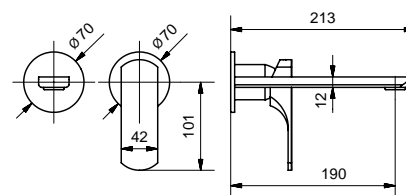

FINITURE/FINISHING

CR	164,00
OP	217,00

Blocco interno art. 19891
Built-in art. 19891

2430E