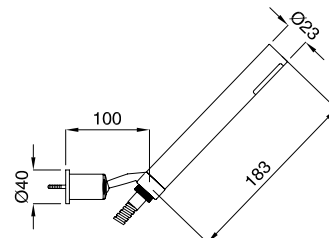

Kit duplex minimalista
Minimalist kit duplex

FINITURE/FINISHING		€
CR		59,00
NS	c/doccetta ottone · with brass shower	120,00
OP	c/doccetta ottone · with brass shower	94,00
BR	c/doccetta ottone · with brass shower	108,00
OS	c/doccetta ottone · with brass shower	141,00