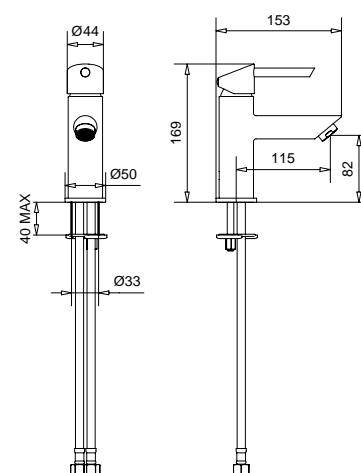

Monocomando lavabo senza scarico con flex inox
Single hole basin mixer without pop-up with flex

FINITURE/FINISHING

	€
CR	116,00
OP	130,00
CNL	162,00

2113SC

Con scarico Clic-Clac · *With Clic-Clac press top waste*

CR	141,00
OP	159,00
CNL	197,00