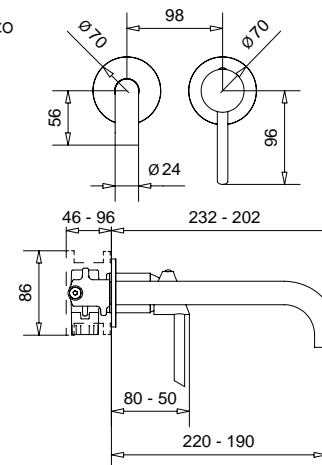

Monocomando a parete canna da 22 cm con blocco interno unico
Wall mixer with spout 22 cm with single internal block

FINITURE/FINISHING	€
CR	180,00
OP	201,00
CNL	249,00

2165SC
Con scarico Clic-Clac · With Clic-Clac press top waste

CR	205,00
OP	230,00
CNL	284,00