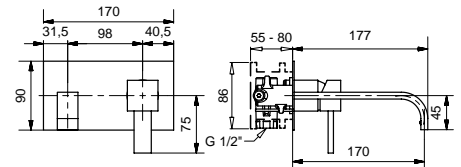

FINITURE/FINISHING

CR	204,00
NS	313,00
OP	237,00

Blocco interno art. 19902
Built-in art. 19902