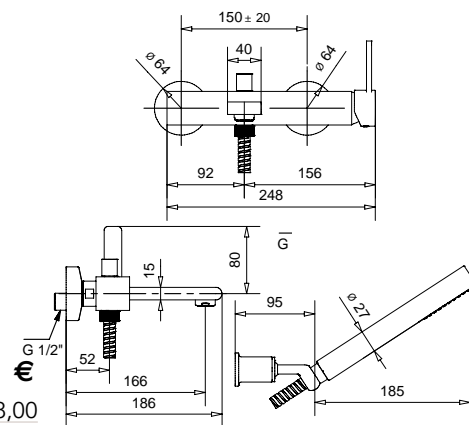

FINITURE/FINISHING

CR		378,00
NS	c/doccetta ottone · with brass shower	602,00
OP	c/doccetta ottone · with brass shower	499,00