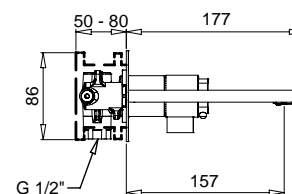

9352

Monocomando a parete termostatico canna da 15,5 cm con piastra unica
Thermostatic wall mixer with spout 15,5 cm with single plate

FINITURE/FINISHING

	€
CR	387,00
NS	542,00
OP	433,00

9352SC

Con scarico Clic-Clac · *With Clic-Clac press top waste*

CR	412,00
NS	577,00
OP	462,00

9377

Monocomando doccia incasso termostatico
Thermostatic built-in shower mixer

FINITURE/FINISHING

	€
CR	236,00
NS	330,00
OP	264,00

9378

Monocomando incasso termostatico 2 uscite con deviatore
Thermostatic built-in mixer 2 ways with diverter

FINITURE/FINISHING

	€
CR	326,00
NS	456,00
OP	365,00

9353
9354

9353

Monocomando incasso termostatico con deviatore a 3 uscite
Thermostatic built-in mixer with 3 ways diverter

FINITURE/FINISHING

	€
CR	333,00
NS	466,00
OP	373,00

9354

Monocomando incasso termostatico con deviatore a 4 uscite
Thermostatic built-in mixer with 4 ways diverter

CR	343,00
NS	480,00
OP	384,00