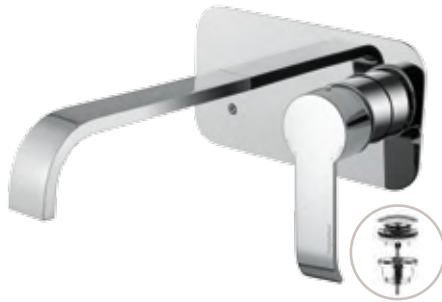

9643

Monocomando a parete con canna da 17 cm
con piastra unica
Wall mixer with spout 17 cm with single plate

FINITURE/FINISHING	€
CR	228,00
NS	319,00
OP	255,00

9643SC

Con scarico Clic-Clac · *With Clic-Clac press top waste*

CR	253,00
NS	354,00
OP	284,00

9647

Monocomando a parete con canna da 20 cm
con piastra unica
Wall mixer with spout 20 cm with single plate

FINITURE/FINISHING	€
CR	233,00
NS	324,00
OP	260,00

9647SC

Con scarico Clic-Clac · *With Clic-Clac press top waste*

CR	258,00
NS	359,00
OP	289,00

9645

Monocomando a parete con canna da 21 cm
Wall mixer with spout 21 cm

FINITURE/FINISHING	€
CR	170,00
NS	238,00
OP	190,00

9645SC

Con scarico Clic-Clac · *With Clic-Clac press top waste*

CR	195,00
NS	273,00
OP	219,00

9623

Monocomando bidet scarico automatico
1"1/4 con flex inox
Single hole bidet mixer pop-up 1"1/4 with flex

9622

Con tubetti rame · *With copper tubes*

FINITURE/FINISHING	€
CR	189,00
NS	264,00
OP	211,00