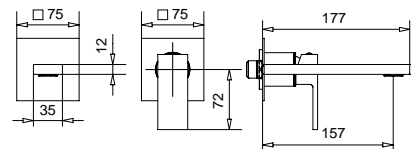

9143E

Parti esterne monocomando a parete con canna 15,5 cm con piastra unica
External part of wall mixer with spout 15,5 cm with single plate

FINITURE/FINISHING

	€
CR	171,00
NS	271,00
OP	201,00

Blocco interno art. 19902
Built-in art. 19902

9147E

Parti esterne monocomando a parete con canna 21 cm con piastra unica
External part of wall mixer with spout 21 cm with single plate

FINITURE/FINISHING

	€
CR	186,00
NS	292,00
OP	218,00

Blocco interno art. 19902
Built-in art. 19902

9145E

Parti esterne monocomando a parete con canna 15,5 cm
External part of wall mixer with spout 15,5 cm

FINITURE/FINISHING

	€
CR	164,00
NS	244,00
OP	188,00

Blocco interno art. 19891
Built-in art. 19891

9146E

Parti esterne monocomando a parete con canna 21 cm
External part of wall mixer with spout 21 cm

FINITURE/FINISHING

	€
CR	179,00
NS	265,00
OP	205,00

Blocco interno art. 19891
Built-in art. 19891

9151E

Parti esterne monocomando a parete con canna 15,5 cm con blocco interno unico
External part of wall mixer with spout 15,5 cm with single internal block

FINITURE/FINISHING

	€
CR	170,00
NS	270,00
OP	200,00

Blocco interno art. 19902
Built-in art. 19902

9165E

Parti esterne monocomando a parete con canna 21 cm con blocco interno unico
External part of wall mixer with spout 21 cm with single internal block

FINITURE/FINISHING

	€
CR	185,00
NS	291,00
OP	217,00

Blocco interno art. 19902
Built-in art. 19902