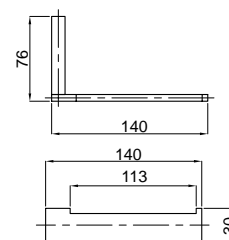

31820

Porta rotolo
Toilet roll holder