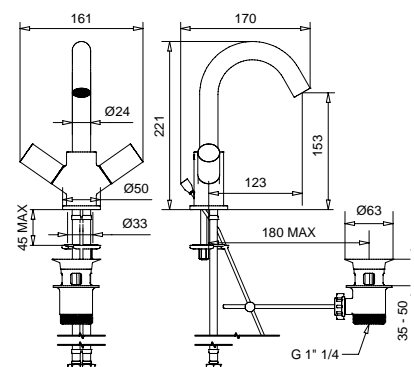

7134

Monoforo lavabo scarico automatico
1" 1/4 con flex inox
Single hole basin mixer automatic pop-up
1" 1/4 with flex

7132

Con tubetti rame · With copper tubes

FINITURE/FINISHING

	€
CR	162,00
NS	227,00
OP	181,00
OS	311,00
GF	259,00