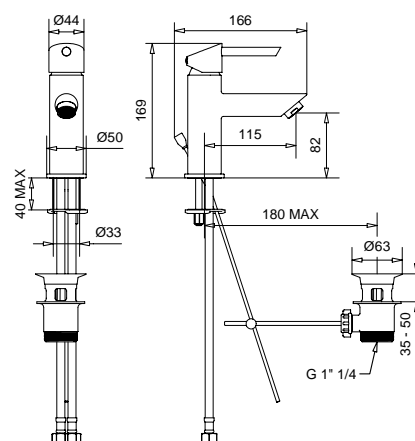

Monocomando lavabo scarico automatico
1"1/4 con flex inox
Single hole basin mixer pop-up 1"1/4 with flex

2112

Con tubetti rame · *With copper tubes*

FINITURE/FINISHING

	€
CR	133,00
OP	149,00
CNL	186,00