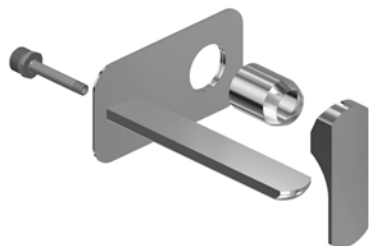

2447E

Parti esterne monocomando a parete con canna 19 cm con piastra unica
External part of wall mixer with spout 19 cm with single plate

FINITURE/FINISHING

CR	191,00
OP	223,00

Blocco interno art. 19902
Built-in art. 19902

2446E

Parti esterne monocomando a parete con canna 19 cm
External part of wall mixer with spout 19 cm

FINITURE/FINISHING

CR	164,00
OP	217,00

Blocco interno art. 19891
Built-in art. 19891

2430E

Parti esterne monocomando doccia incasso
External part of built-in shower mixer

FINITURE/FINISHING

CR	41,00
OP	50,00

Blocco interno art. 19891
Built-in art. 19891

2472E

Parti esterne monocomando incasso con deviatore a 2 vie
External part of built-in mixer 2 ways with diverter

FINITURE/FINISHING

CR	75,00
OP	96,00

Blocco interno art. 19898
Built-in art. 198998

2431E

Parti esterne monocomando incasso con deviatore a 3 vie
External part of built-in mixer 3 ways with diverter

FINITURE/FINISHING

CR	91,00
OP	117,00

Blocco interno art. 19893
Built-in art. 19893

2432E

Parti esterne monocomando incasso con deviatore a 4 vie
External part of built-in mixer 4 ways with diverter

FINITURE/FINISHING

CR	91,00
OP	117,00

Blocco interno art. 19894
Built-in art. 19894