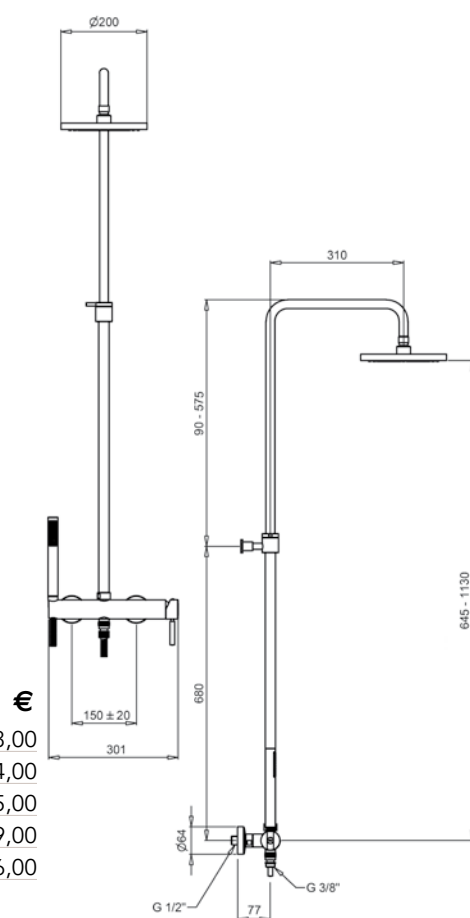

FINITURE/FINISHING

CR		593,00
NS	c/doccetta ottone · with brass shower	974,00
OP	c/doccetta ottone · with brass shower	775,00
BR	c/doccetta ottone · with brass shower	939,00
OS	c/doccetta ottone · with brass shower	1.166,00