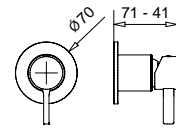

Blocco interno art. 19891
Built-in art. 19891