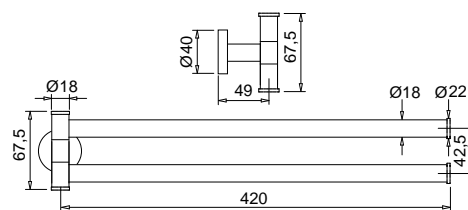

Complementi d'arredo

MINIMALISTA TONDO

23813

Porta asciugamano snodato per lavabo
Jointed towel rail older for basin

FINITURE/FINISHING	€
CR	177,00
OP	234,00
NS	240,00

23823

Porta rotolo
Toilet rool holder

FINITURE/FINISHING	€
CR	52,00
OP	63,00
NS	71,00