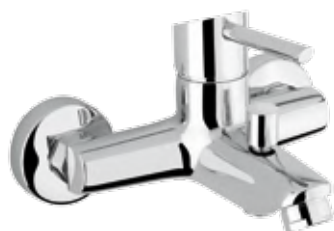

2102

Monocomando vasca esterno con duplex
External bath mixer with duplex shower

FINITURE/FINISHING

CR		192,00
OP	c/doccetta ottone · with brass shower	242,00
CNL	c/doccetta ottone · with brass shower	294,00

2108

Monocomando vasca esterno senza duplex
External bath mixer without duplex shower

FINITURE/FINISHING

CR		134,00
OP		150,00
CNL		188,00

2155

Monocomando bordo vasca 4 fori
Bath deck mixer 4 holes

FINITURE/FINISHING

CR		352,00
OP	c/doccetta ottone · with brass shower	422,00
CNL	c/doccetta ottone · with brass shower	519,00

2157

Monocomando bordo vasca 3 fori senza bocca
Bath deck mixer 3 holes without spout

FINITURE/FINISHING

CR		285,00
OP	c/doccetta ottone · with brass shower	347,00
CNL	c/doccetta ottone · with brass shower	428,00