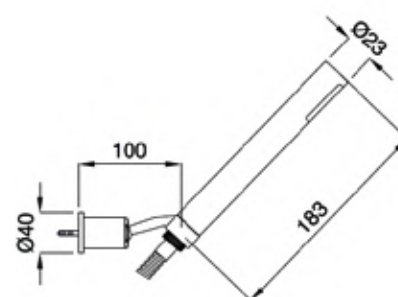

19260

Saliscendi completo minimalista doccetta tonda
Sliding rail minimalist round handshower

FINITURE/FINISHING

	€
CR	151,00
OP	c/doccetta ottone · with brass shower 283,00
CNL	c/doccetta ottone · with brass shower 239,00

19702

Kit duplex minimalista
Minimalist duplex kit

FINITURE/FINISHING

	€
CR	59,00
OP	c/doccetta ottone · with brass shower 94,00
CNL	c/doccetta ottone · with brass shower 120,00

79848

Braccio doccia con soffione tondo
ispezionabile acciaio
*Shower arm with steel inspectable
round shower head*

FINITURE/FINISHING

	€
CR	158,00
OP	243,00