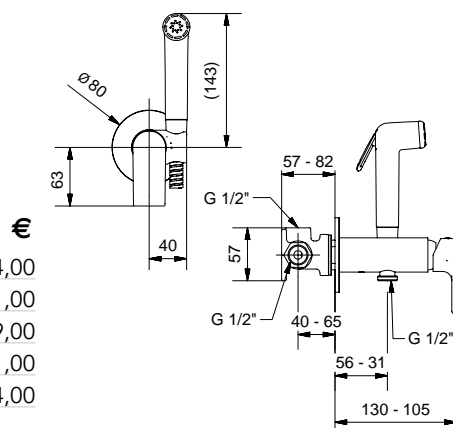

FINITURE/FINISHING

CR	244,00
NS	c/doccetta ottone · with brass shower 351,00
OP	c/doccetta ottone · with brass shower 289,00
CNL	c/doccetta ottone · with brass shower 351,00
GF	c/doccetta ottone · with brass shower 394,00