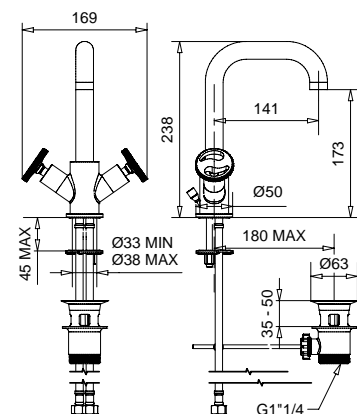

4534

Monoforo lavabo scarico automatico
1"1/4 con flex inox
Single hole basin mixer automatic pop-up
1" 1/4 with flex

4532

Con tubetti rame · With copper tubes

FINITURE/FINISHING

		€
CR		205,00
NS		287,00
OP		229,00
NF		287,00
GF		328,00