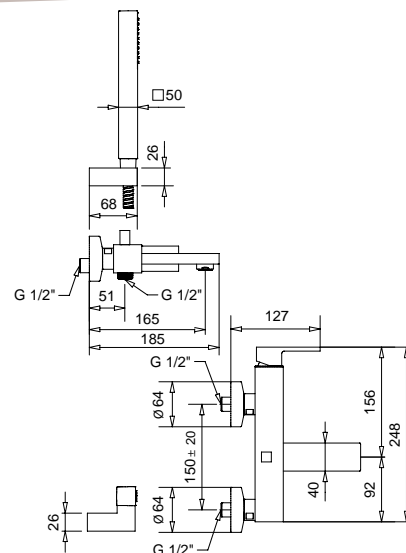

FINITURE/FINISHING

	€
CR	393,00
NS	c/doccetta ottone · with brass shower 620,00
OP	c/doccetta ottone · with brass shower 510,00