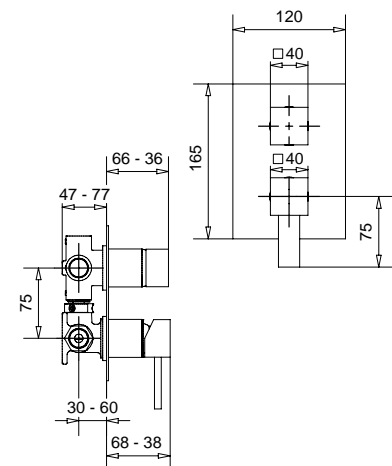

9232

Monocomando incasso con deviatore a 4 uscite
Built-in mixer with 4 ways diverter

	€
CR	316,00
NS	442,00
OP	354,00