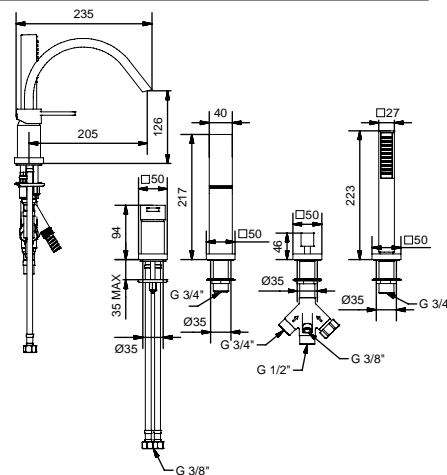

FINITURE/FINISHING

CR		478,00
NS	c/doccetta ottone · with brass shower	741,00
OP	c/doccetta ottone · with brass shower	611,00