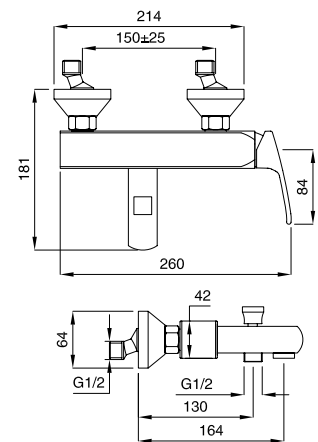

FINITURE/FINISHING

CR	403,00
NS	564,00
DO	643,00
BR	503,00
OS	846,00