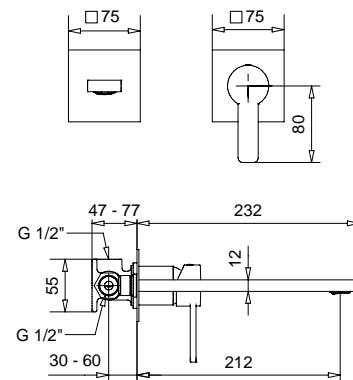

9346

Monocomando a parete canna da 21 cm
Wall mixer with spout 21 cm

FINITURE/FINISHING	€
CR	225,00
NS	315,00
OP	252,00

9346SC
Con scarico Clic-Clac · With Clic-Clac press top waste

CR	250,00
NS	350,00
OP	281,00

9343

Monocomando a parete con canna 15,5 cm
con piastra unica
Wall mixer with spout 15,5 cm with single plate

FINITURE/FINISHING	€
CR	262,00
NS	367,00
OP	293,00

9343SC
Con scarico Clic-Clac · With Clic-Clac press top waste

CR	287,00
NS	402,00
OP	322,00

9347

Monocomando a parete con canna 21 cm
con piastra unica
Wall mixer with spout 21 cm with single plate

FINITURE/FINISHING	€
CR	276,00
NS	387,00
OP	309,00

9347SC
Con scarico Clic-Clac · With Clic-Clac press top waste

CR	301,00
NS	422,00
OP	338,00

9323

Monocomando bidet scarico automatico 1" 1/4
con flex inox
Single hole bidet mixer pop-up 1" 1/4 with flex

FINITURE/FINISHING	€
CR	262,00
NS	366,00
OP	293,00