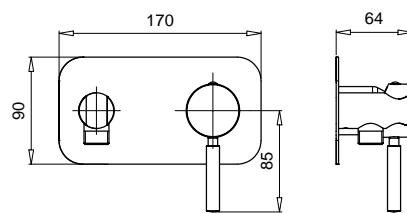

Blocco interno art. 19902
Built-in art. 19902