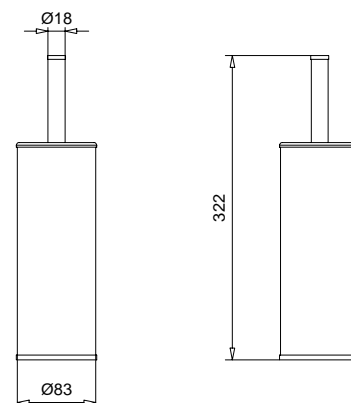

FINITURE/FINISHING	€
CR	143,00
OP	173,00
NS	195,00