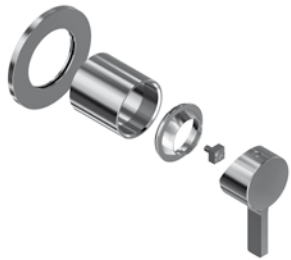

5630E

Parti esterne monocomando doccia incasso
External part of built-in shower mixer

FINITURE/FINISHING	€
CR	44,00
OP	53,00
NF	76,00
OS	118,00

Blocco interno art. 19891
Built-in art. 19891