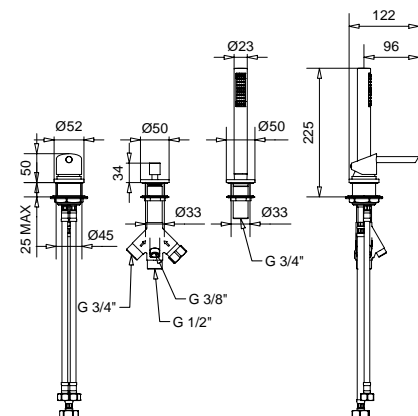

FINITURE/FINISHING

CR		285,00
OP	c/doccetta ottone · with brass shower	347,00
CNL	c/doccetta ottone · with brass shower	428,00