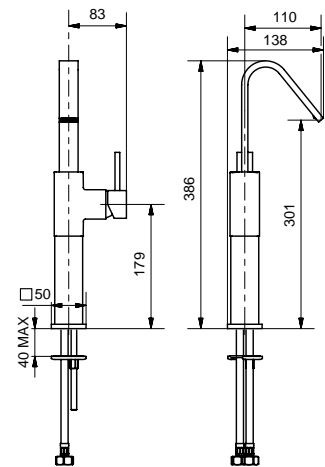

9217SC

Con scarico Clic-Clac · *With Clic-Clac press top waste*

CR	393,00
NS	550,00
OP	441,00