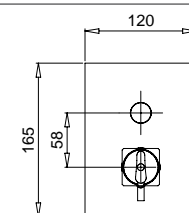

FINITURE/FINISHING

	€
CR	287,00
NS	402,00
OP	321,00