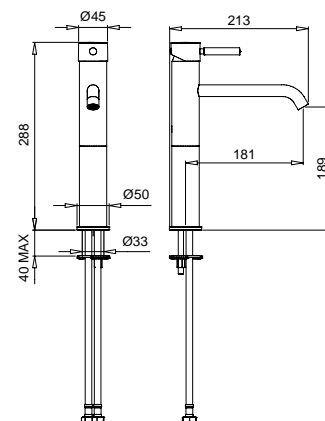

FINITURE/FINISHING

	€
CR	148,00
NS	206,00
OP	165,00
BR	199,00
OS	284,00

2317SC

Con scarico Clic-Clac · *With Clic-Clac press top waste*

CR	173,00
NS	241,00
OP	194,00
BR	233,00
OS	338,00