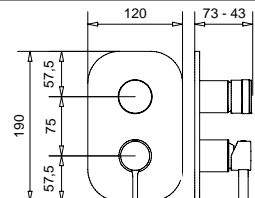

Blocco interno art. 19894
Built-in art. 19894