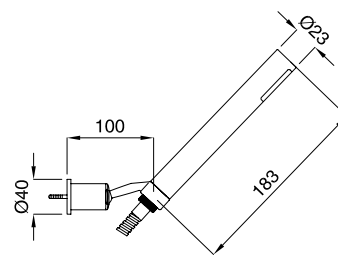

Kit duplex minimalista
Minimalist duplex kit

FINITURE/FINISHING		€
CR		59,00
NS	c/doccetta ottone · with brass shower	120,00
OP	c/doccetta ottone · with brass shower	94,00
BR	c/doccetta ottone · with brass shower	108,00
RA	c/doccetta ottone · with brass shower	108,00