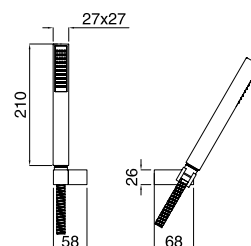

	€
CR	112,00
NS	c/doccetta ottone · with brass shower 235,00
OP	c/doccetta ottone · with brass shower 202,00

9143E

Parti esterne monocomando a parete con canna 15,5 cm con piastra unica
External part of wall mixer with spout 15,5 cm with single plate