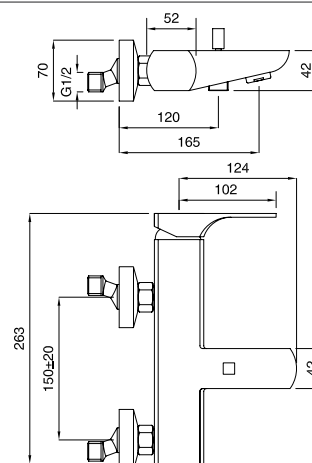

FINITURE/FINISHING

CR	255,00
OP	285,00