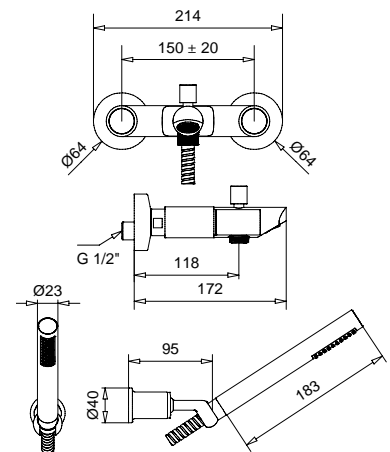

7102

Gruppo vasca esterno con doccia duplex
External bath mixer with duplex shower

FINITURE/FINISHING

	€
CR	270,00
NS	c/doccetta ottone · with brass shower 406,00
OP	c/doccetta ottone · with brass shower 300,00
OS	c/doccetta ottone · with brass shower 546,00
GF	c/doccetta ottone · with brass shower 460,00

7119

Gruppo da incasso con bocca e kit duplex
Built-in mixer with spout and shower arm

FINITURE/FINISHING

	€
CR	506,00
NS	735,00
OP	595,00
OS	1.015,00
GF	838,00

7180

Batteria bordo vasca 5 fori
5 holes bath mixer

FINITURE/FINISHING

	€
CR	307,00
NS	c/doccetta ottone · with brass shower 458,00
OP	c/doccetta ottone · with brass shower 372,00
OS	c/doccetta ottone · with brass shower 617,00
GF	c/doccetta ottone · with brass shower 519,00

7134

Monoforo lavabo scarico automatico
1" 1/4 con flex inox
Single hole basin mixer automatic pop-up
1" 1/4 with flex

7132

Con tubetti rame · With copper tubes

FINITURE/FINISHING

	€
CR	162,00
NS	227,00
OP	181,00
OS	311,00
GF	259,00