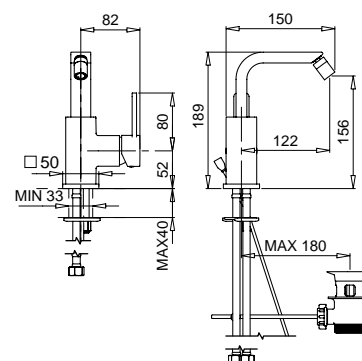

FINITURE/FINISHING	€
CR	262,00
NS	366,00
OP	293,00