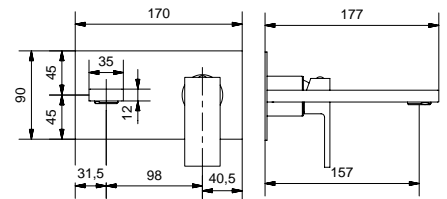

FINITURE/FINISHING

	€
CR	171,00
NS	271,00
OP	201,00