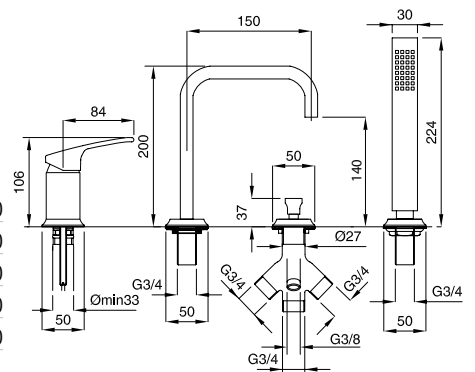

FINITURE/FINISHING

CR	602,00
NS	843,00
DO	1.053,00
BR	812,00
OS	1.264,00