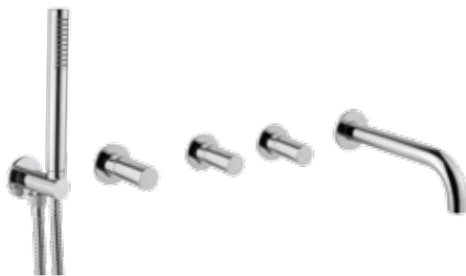

7102

Gruppo vasca esterno con doccia duplex
External bath mixer with duplex shower

FINITURE/FINISHING

	€
CR	270,00
NS	c/doccetta ottone · with brass shower 406,00
OP	c/doccetta ottone · with brass shower 300,00
OS	c/doccetta ottone · with brass shower 546,00
GF	c/doccetta ottone · with brass shower 460,00

7119

Gruppo da incasso con bocca e kit duplex
Built-in mixer with spout and shower arm

FINITURE/FINISHING

	€
CR	506,00
NS	735,00
OP	595,00
OS	1.015,00
GF	838,00

7180

Batteria bordo vasca 5 fori
5 holes bath mixer

FINITURE/FINISHING

	€
CR	307,00
NS	c/doccetta ottone · with brass shower 458,00
OP	c/doccetta ottone · with brass shower 372,00
OS	c/doccetta ottone · with brass shower 617,00
GF	c/doccetta ottone · with brass shower 519,00

7134

Monoforo lavabo scarico automatico
1" 1/4 con flex inox
Single hole basin mixer automatic pop-up
1" 1/4 with flex

7132

Con tubetti rame · With copper tubes

FINITURE/FINISHING

	€
CR	162,00
NS	227,00
OP	181,00
OS	311,00
GF	259,00