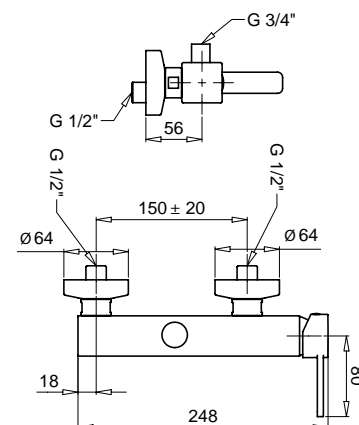

FINITURE/FINISHING

	€
CR	239,00
NS	334,00
OP	268,00