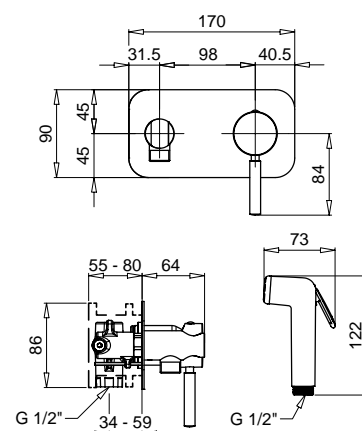

FINITURE/FINISHING

		€
CR	c/doccetta ottone · with brass shower	312,00
NS	c/doccetta ottone · with brass shower	437,00
OP	c/doccetta ottone · with brass shower	349,00
BR	c/doccetta ottone · with brass shower	421,00
OS	c/doccetta ottone · with brass shower	627,00