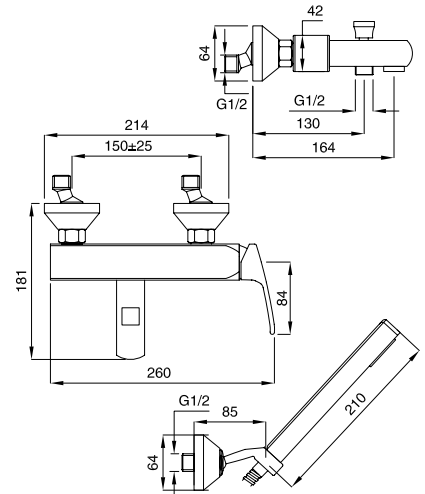

FINITURE/FINISHING

CR	541,00
NS	752,00
DO	897,00
BR	691,00
OS	1.136,00