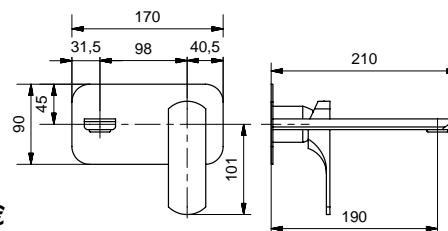

FINITURE/FINISHING

CR	191,00
OP	223,00

Blocco interno art. 19902
Built-in art. 19902

2446E