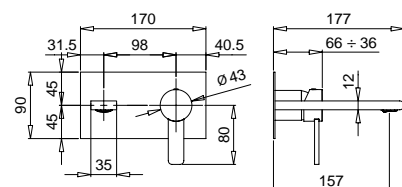

FINITURE/FINISHING	€
CR	182,00
NS	287,00
OP	213,00

Blocco interno art. 19902
Built-in art. 19902