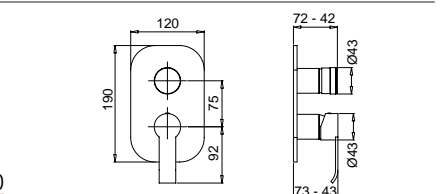

FINITURE/FINISHING

CR	69,00
NS	148,00
OP	93,00