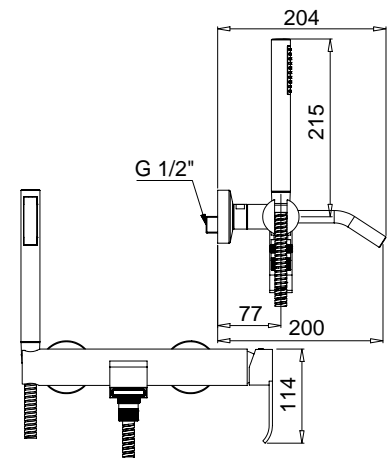

Tess

MINIMALISTA TONDO

9602

Monocomando vasca esterno con duplex
External bath mixer with duplex shower

FINITURE/FINISHING

CR	382,00
NS c/doccetta ottone 19148 · with brass shower 19148	563,00
OP c/doccetta ottone 19148 · with brass shower 19148	450,00