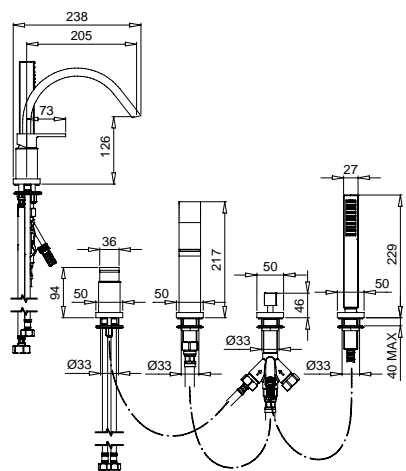

	€
CR	393,00
NS	c/doccetta ottone · with brass shower 620,00
OP	c/doccetta ottone · with brass shower 510,00

9155

Monocomando bordo vasca 4 fori
Bath deck mixer 4 holes

FINITURE/FINISHING

	€
CR	452,00
NS	c/doccetta ottone · with brass shower 703,00
OP	c/doccetta ottone · with brass shower 576,00