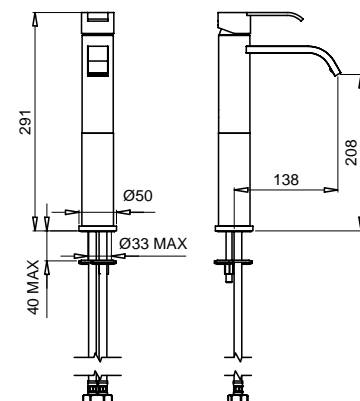

9617SC

Con scarico Clic-Clac · With Clic-Clac press top waste

CR	204,00
NS	285,00
OP	229,00