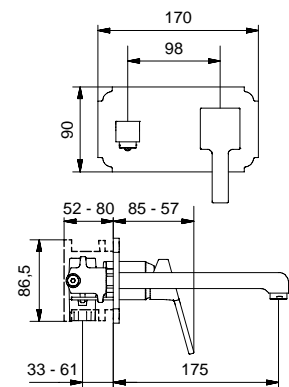

FINITURE/FINISHING

	€
CR	338,00
NS	473,00
DO	591,00
BR	456,00
OS	710,00