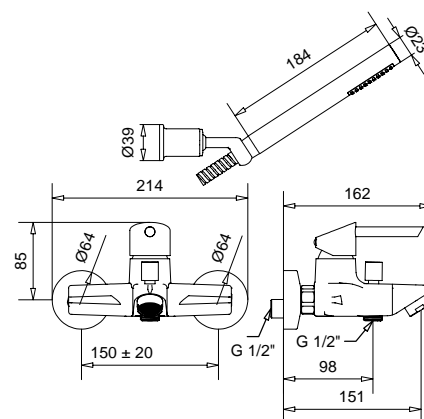

MINIMALISTA TONDO

Smart

MINIMALISTA TONDO

2102

Monocomando vasca esterno con duplex
External bath mixer with duplex shower

FINITURE/FINISHING

CR		192,00
OP	c/doccetta ottone · with brass shower	242,00
CNL	c/doccetta ottone · with brass shower	294,00