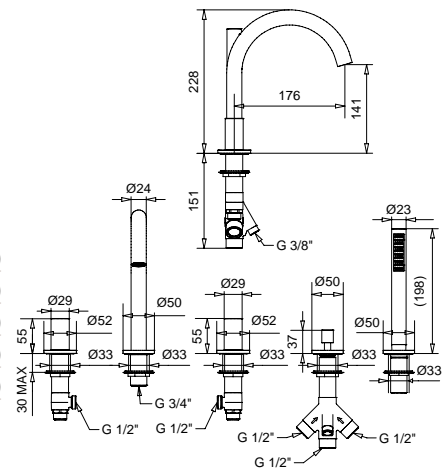

FINITURE/FINISHING

	€
CR	307,00
NS	c/doccetta ottone · with brass shower 458,00
OP	c/doccetta ottone · with brass shower 372,00
OS	c/doccetta ottone · with brass shower 617,00
GF	c/doccetta ottone · with brass shower 519,00