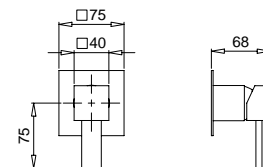

Blocco interno art. 19891
Built-in art. 19891