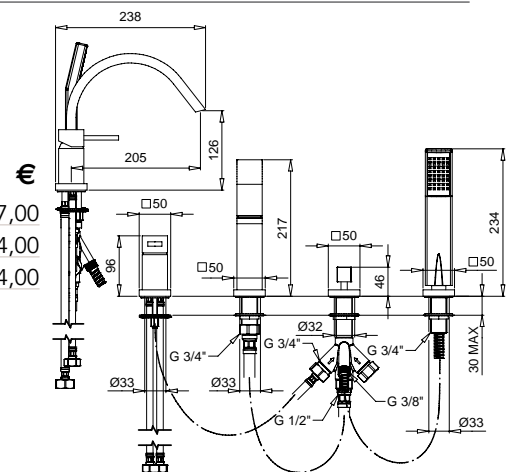

9202

Monocomando vasca esterno con duplex
External bath mixer with duplex shower

FINITURE/FINISHING

CR		508,00
NS	c/doccetta ottone · with brass shower	784,00
OP	c/doccetta ottone · with brass shower	641,00

19163

Doccetta ottone
Brass handshower

9208

Monocomando vasca esterno senza duplex
External bath mixer without duplex shower

FINITURE/FINISHING

CR		400,00
NS		552,00
OP		440,00

9255

Monocomando bordo vasca 4 fori
4 holes bath deck mixer

FINITURE/FINISHING

CR		537,00
NS	c/doccetta ottone · with brass shower	824,00
OP	c/doccetta ottone · with brass shower	674,00

19163

Doccetta ottone
Brass handshower

9255Q

Monocomando bordo vasca 4 fori
4 holes bath deck mixer

FINITURE/FINISHING

CR		547,00
NS	c/doccetta ottone · with brass shower	834,00
OP	c/doccetta ottone · with brass shower	684,00

19163

Doccetta ottone
Brass handshower