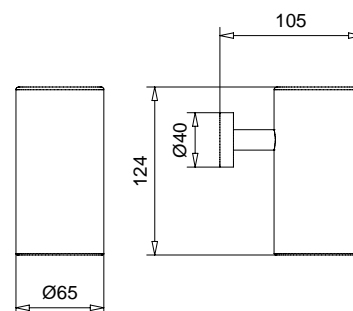

FINITURE/FINISHING	€
CR	92,00
OP	111,00
NS	125,00