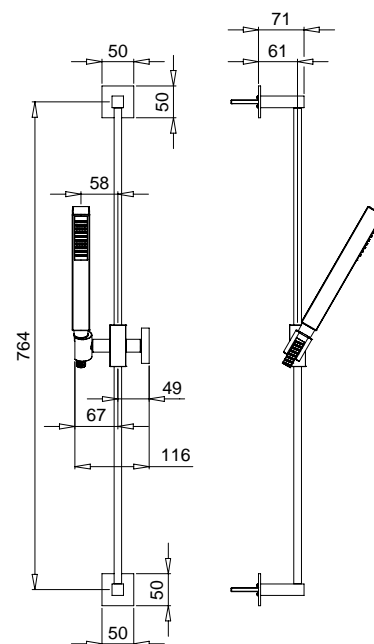

FINITURE/FINISHING

	€
CR	841,00

19858

Kit prolunga "Stone" e "Inside"
"Stone" and "Inside" extension kit

FINITURE/FINISHING

	€
CR	95,00
NS	133,00
OP	106,00

19261

Saliscendi completo tipo quadro, doccetta quadrata
Sliding rail square type, square handshower