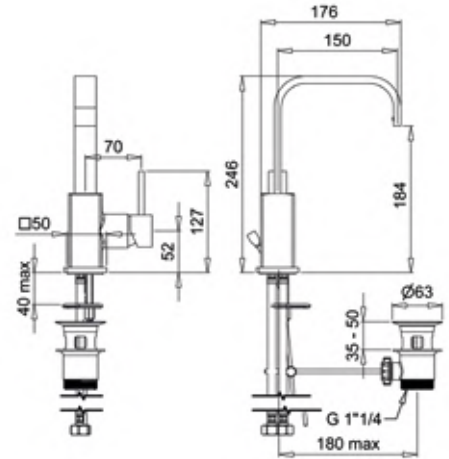

FINITURE/FINISHING

CR	300
NS	418
OP	335