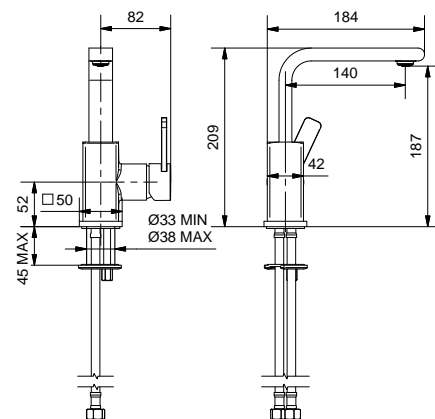

FINITURE/FINISHING

	€
CR	265,00
NS	371,00
OP	297,00

9313SC

Con scarico Clic-Clac · With Clic-Clac press top waste

CR	290,00
NS	406,00
OP	326,00