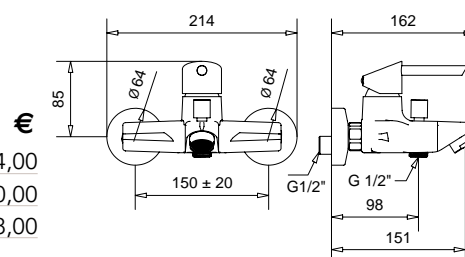

FINITURE/FINISHING

CR		134,00
OP		150,00
CNL		188,00