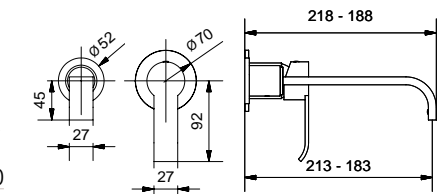

FINITURE/FINISHING

CR	134,00
NS	202,00
OP	154,00

€

Blocco interno art. 19891
Built-in art. 19891

9630E