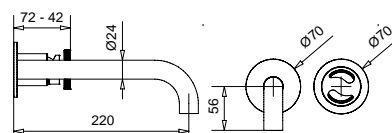

Blocco interno art. 19891
Built-in art. 19891