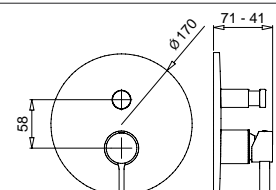

Blocco interno art. 19898
Built-in art. 19898