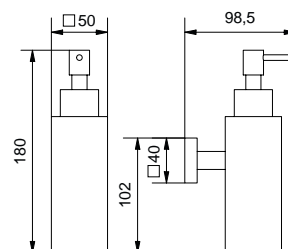

22801

Porta sapone d'appoggio quadro
con ceramica bianca
Standing soap holder square type with white ceramic

FINITURE/FINISHING €
CR 99,00

22804

Dispenser a muro tipo quadro
Dispenser holder square type

FINITURE/FINISHING €
CR 146,00