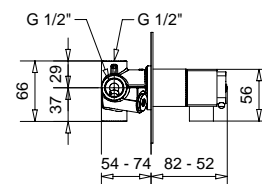

FINITURE/FINISHING

	€
CR	241,00
NS	337,00
OP	270,00