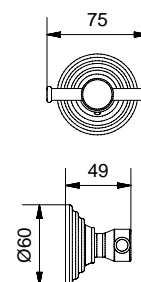

FINITURE/FINISHING	€
CR	51,00
NS	71,00
BR	69,00
DO	89,00