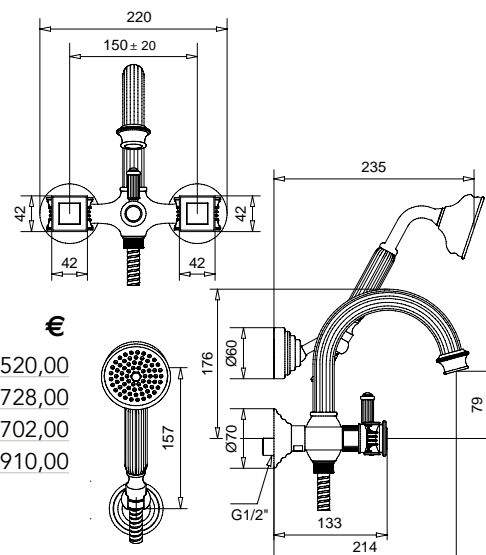

FINITURE/FINISHING

FINITURE/FINISHING	€
CR	520,00
NS	728,00
BR	702,00
DO	910,00