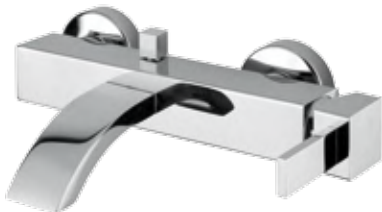

9202

Monocomando vasca esterno con duplex
External bath mixer with duplex shower

FINITURE/FINISHING

CR		508,00
NS	c/doccetta ottone · with brass shower	784,00
OP	c/doccetta ottone · with brass shower	641,00

19163

Doccetta ottone
Brass handshower

9208

Monocomando vasca esterno senza duplex
External bath mixer without duplex shower

FINITURE/FINISHING

CR		400,00
NS		552,00
OP		440,00

9255

Monocomando bordo vasca 4 fori
4 holes bath deck mixer

FINITURE/FINISHING

CR		537,00
NS	c/doccetta ottone · with brass shower	824,00
OP	c/doccetta ottone · with brass shower	674,00

19163

Doccetta ottone
Brass handshower

9255Q

Monocomando bordo vasca 4 fori
4 holes bath deck mixer

FINITURE/FINISHING

CR		547,00
NS	c/doccetta ottone · with brass shower	834,00
OP	c/doccetta ottone · with brass shower	684,00

19163

Doccetta ottone
Brass handshower