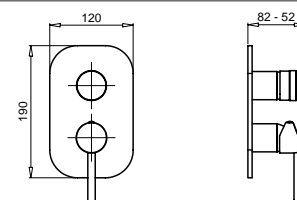

FINITURE/FINISHING

	€
CR	96,00
OP	122,00
CNL	184,00

Blocco interno art. 19893
Built-in art. 19893

2132E