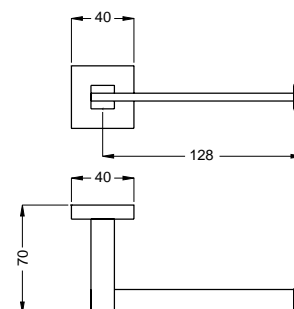

Porta accappatoio
Bath-wrap holder

FINITURE/FINISHING

CR

€

63,00

22820

Porta rotolo tipo quadro
Toilet rool holder square type

FINITURE/FINISHING