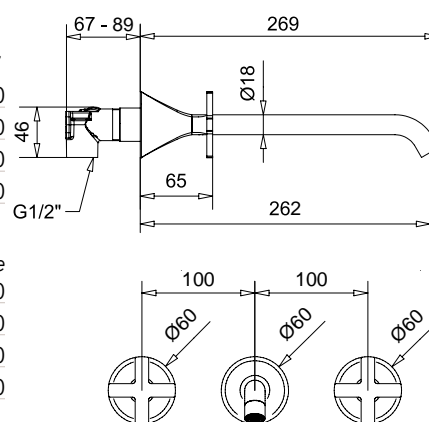

5569SC

Con scarico Clic-Clac · With Clic-Clac press top waste

CR	372,00
OP	417,00
NF	519,00
OS	717,00