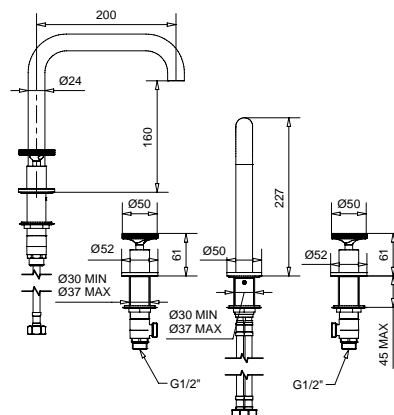

4512SC

Con scarico Clic-Clac · With Clic-Clac press top waste

		€
CR		259,00
NS		362,00
OP		291,00
NF		362,00
GF		415,00