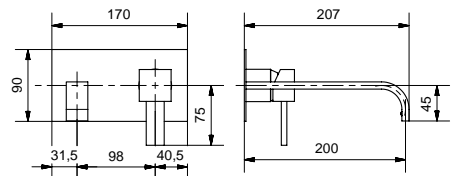

FINITURE/FINISHING

CR	209,00
NS	318,00
OP	248,00

Blocco interno art. 19902
Built-in art. 19902