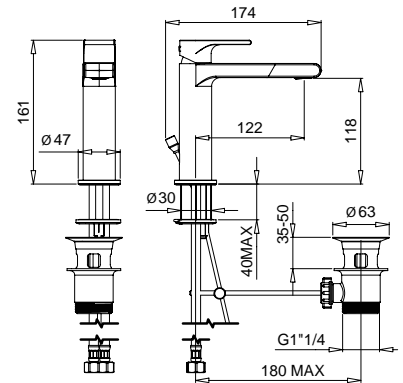

FINITURE/FINISHING

CR		122,00
NS		171,00
OP		137,00
CNL		171,00
GF		195,00