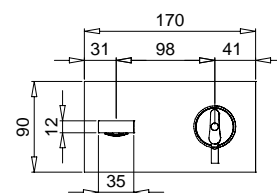

9352

Monocomando a parete termostatico canna da 15,5 cm con piastra unica
Thermostatic wall mixer with spout 15,5 cm with single plate

FINITURE/FINISHING

	€
CR	387,00
NS	542,00
OP	433,00

9352SC

Con scarico Clic-Clac · *With Clic-Clac press top waste*

CR	412,00
NS	577,00
OP	462,00

9377

Monocomando doccia incasso termostatico
Thermostatic built-in shower mixer

FINITURE/FINISHING

	€
CR	236,00
NS	330,00
OP	264,00

9378

Monocomando incasso termostatico 2 uscite con deviatore
Thermostatic built-in mixer 2 ways with diverter

FINITURE/FINISHING

	€
CR	326,00
NS	456,00
OP	365,00

9353
9354

9353

Monocomando incasso termostatico con deviatore a 3 uscite
Thermostatic built-in mixer with 3 ways diverter

FINITURE/FINISHING

	€
CR	333,00
NS	466,00
OP	373,00

9354

Monocomando incasso termostatico con deviatore a 4 uscite
Thermostatic built-in mixer with 4 ways diverter

CR	343,00
NS	480,00
OP	384,00