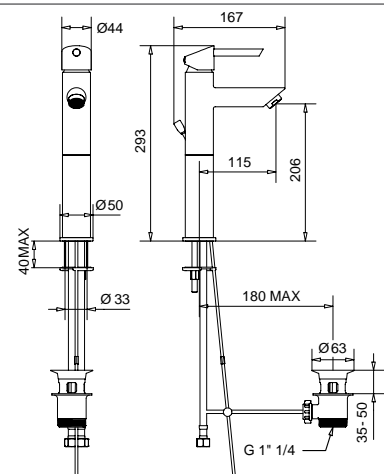

Monocomando lavabo con prolunga scarico automatico 1"1/4 con flex inox
Single hole basin mixer with extension pop-up 1"1/4 with flex

2116

Con tubetti rame · *With copper tubes*

FINITURE/FINISHING

	€
CR	173,00
OP	194,00
CNL	242,00