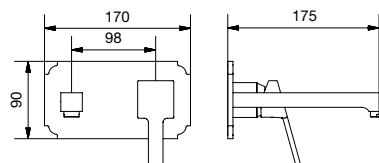

Blocco interno art. 19902
Built-in art. 19902