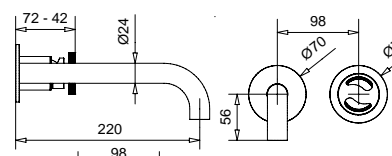

Blocco interno art. 19902
Built-in art. 19902