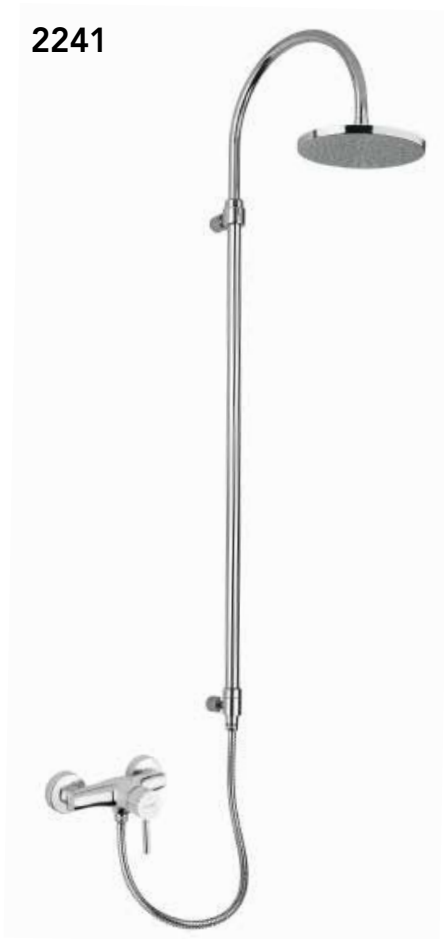

2241

Monocomando doccia esterno con presa acqua completo di colonna e doccia
External shower mixer complete of rigid riser and big shower

FINITURE/FINISHING

	€
CR	503,00
NS	823,00
OP	649,00
BR	790,00
OS	994,00

19260

Saliscendi completo minimalista con doccia
Sliding rail minimalist type with round handshower

FINITURE/FINISHING

	€
CR	151,00
NS	c/doccetta ottone · with brass shower 239,00
OP	c/doccetta ottone · with brass shower 283,00
BR	c/doccetta ottone · with brass shower 232,00
OS	c/doccetta ottone · with brass shower 318,00