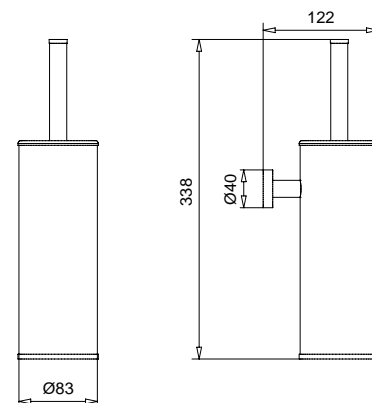

FINITURE/FINISHING	€
CR	160,00
OP	193,00
NS	217,00

23826

Porta scopino d'appoggio
Standing toilet brush holder