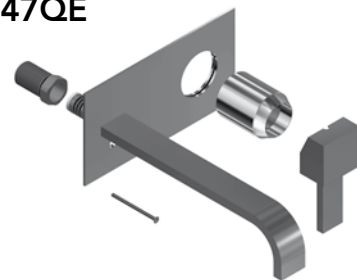

FINITURE/FINISHING

CR	204,00
NS	313,00
OP	237,00

Blocco interno art. 19902
Built-in art. 19902

9247QE

Parti esterne monocomando a parete con canna
20 cm
External part of wall mixer with spout 20 cm

FINITURE/FINISHING