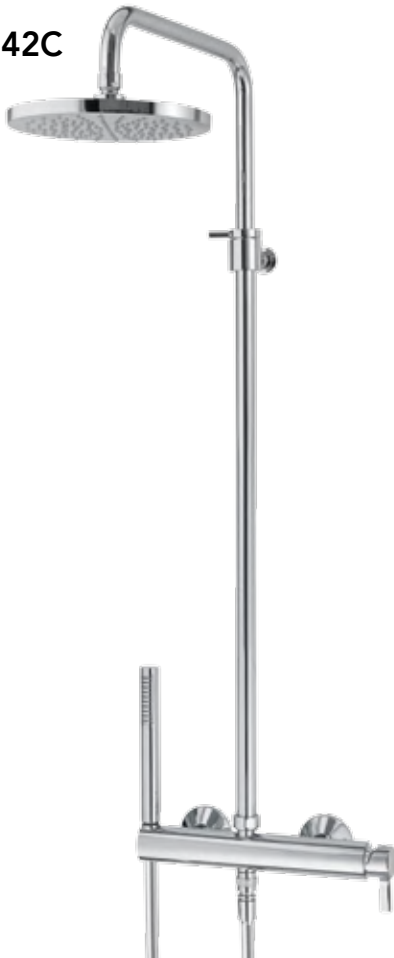

5642C

Monocomando doccia esterno diritto con attacco da 3/4" completo di colonna
External shower mixer right connection 3/4" complete of rigid riser