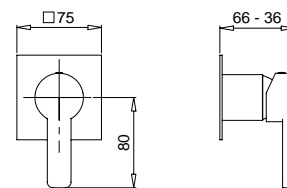

9330E

Parti esterne monocomando doccia incasso
External part of built-in shower mixer