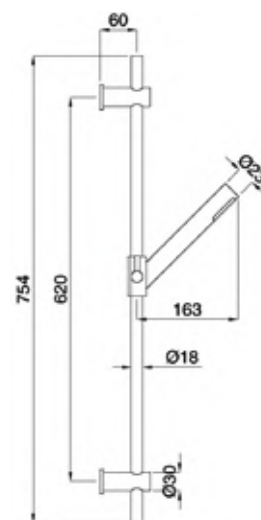

19848
Soffione tondo
Round shower head

FINITURE/FINISHING	€
CR	592,00
OP	c/doccetta ottone · with brass shower 774,00

19260

Saliscendi completo minimalista doccetta tonda
Sliding rail minimalist round handshower