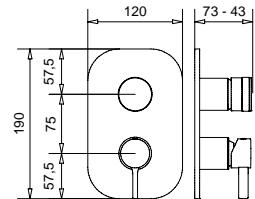

Blocco interno art. 19893
Built-in art. 19893