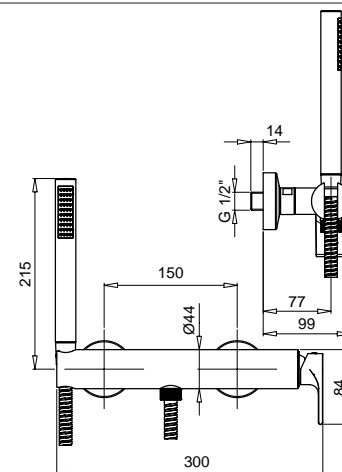

CR	210,00
NS	294,00
OP	235,00
CNL	294,00
GF	336,00

6635

Monocomando doccia esterno con kit duplex
External shower mixer with duplex kit

FINITURE/FINISHING	€
CR	204,00
NS	c/doccetta ottone · with brass shower 313,00
OP	c/doccetta ottone · with brass shower 256,00
CNL	c/doccetta ottone · with brass shower 313,00
GF	c/doccetta ottone · with brass shower 354,00