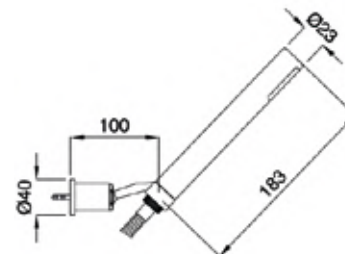

Kit duplex minimalista
Minimal duplex kit

FINITURE/FINISHING		€
CR		59,00
NS	c/doccetta ottone · with brass shower	120,00
OP	c/doccetta ottone · with brass shower	94,00
CNL	c/doccetta ottone · with brass shower	120,00
GF	c/doccetta ottone · with brass shower	122,00