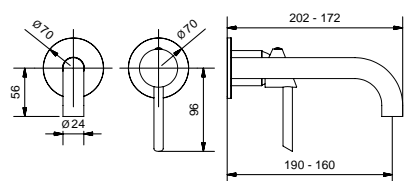

FINITURE/FINISHING

CR	97,00
OP	118,00
CNL	166,00