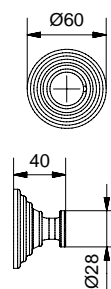

FINITURE/FINISHING	€
CR	45,00
NS	63,00
BR	61,00
DO	79,00