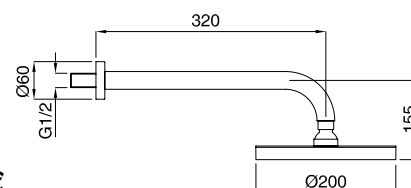

FINITURE/FINISHING

	€
CR	158,00
OP	243,00