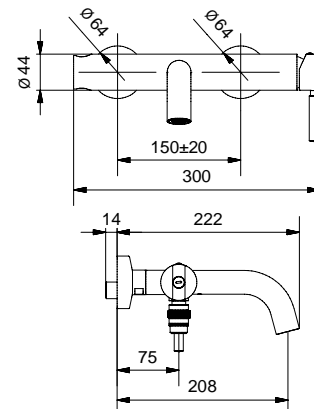

Kobuk

MINIMALISTA TONDO

2290

Monocomando vasca esterno dritto con duplex
External bath mixer straight with duplex shower

FINITURE/FINISHING

		€
CR		317,00
NS	c/doccetta ottone · with brass shower	472,00
OP	c/doccetta ottone · with brass shower	383,00
BR	c/doccetta ottone · with brass shower	455,00
OS	c/doccetta ottone · with brass shower	636,00