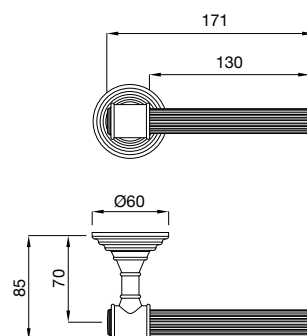

36825

Porta scopino a muro rigato con ceramica bianca
Streaked toilet brush holder for wall
with white ceramic

FINITURE/FINISHING

	€
CR	145,00
NS	203,00
BR	196,00
DO	254,00