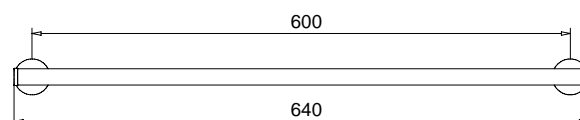

23802

Porta bicchiere a muro
Glass holder for wall

FINITURE/FINISHING	€
CR	92,00
OP	111,00
NS	125,00

23803

Bicchiere d'appoggio
Standing glass holder

FINITURE/FINISHING	€
CR	75,00
OP	91,00
NS	105,00

23811

Porta asciugamano per lavabo
Towel rail for basin

FINITURE/FINISHING	€
CR	103,00
OP	124,00
NS	139,00

23810

Porta asciugamano per bidet
Towel rail for bidet

FINITURE/FINISHING	€
CR	92,00
OP	111,00
NS	126,00