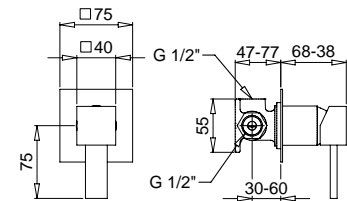

FINITURE/FINISHING

	€
CR	125,00
NS	175,00
OP	140,00