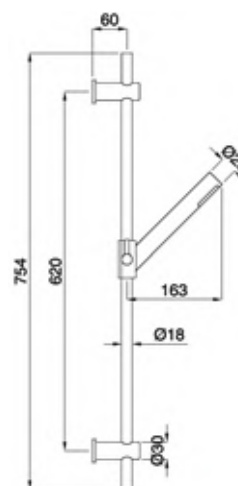

FINITURE/FINISHING

	€
CR	503,00
NS	823,00
OP	649,00
BR	790,00
OS	994,00

19260

Saliscendi completo minimalista con doccia
Sliding rail minimalist type with round handshower

FINITURE/FINISHING

	€
CR	151,00
NS	c/doccetta ottone · with brass shower 239,00
OP	c/doccetta ottone · with brass shower 283,00
BR	c/doccetta ottone · with brass shower 232,00
OS	c/doccetta ottone · with brass shower 318,00