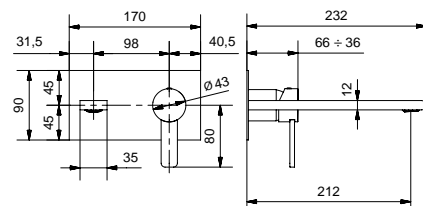

FINITURE/FINISHING	€
CR	196,00
NS	307,00
OP	229,00

Blocco interno art. 19902
Built-in art. 19902