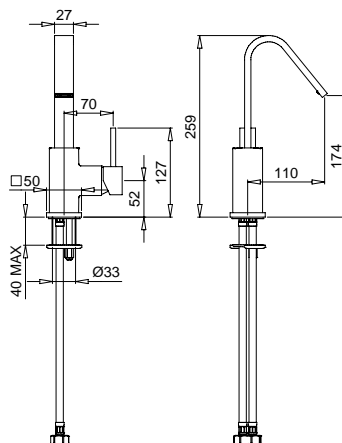

Monocomando lavabo senza scarico con flex
Single hole basin mixer without pop-up with flex

FINITURE/FINISHING		€
CR		278,00
NS		389,00
OP		311,00

9213SC
Con scarico Clic-Clac · With Clic-Clac press top waste

CR	303,00
NS	424,00
OP	340,00