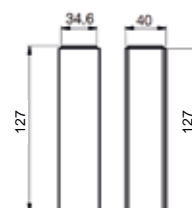

9222Q

Con tubetti rame · *With copper tubes*

FINITURE/FINISHING	€
CR	291,00
NS	405,00
OP	325,00

19858

Kit prolunga "Inside" e "Stone"
"Inside" and "Stone" extension kit

FINITURE/FINISHING	€
CR	95,00
NS	133,00
OP	106,00