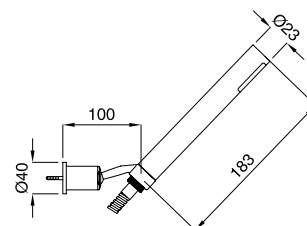

FINITURE/FINISHING

CR € 59,00
OP c/doccetta ottone · with brass shower € 94,00