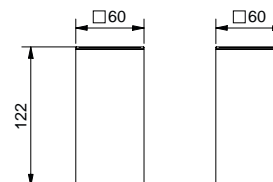

22802

Porta bicchiere tipo quadro
Glass holder square type

FINITURE/FINISHING

CR

€

103,00

22803

Porta bicchiere d'appoggio
tipo quadro
Standing glass holder square type

FINITURE/FINISHING

CR

€

118,00

22815

Porta accappatoio
Bath-wrap holder

FINITURE/FINISHING

CR

€

63,00

22820

Porta rotolo tipo quadro
Toilet rool holder square type

FINITURE/FINISHING

CR

€

78,00