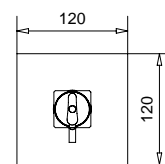

FINITURE/FINISHING

	€
CR	241,00
NS	337,00
OP	270,00