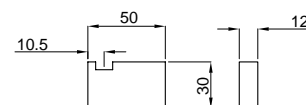

Porta bicchiere d'appoggio con ceramica
bianca opaca
Standing glass holder with white matt ceramic

FINITURE/FINISHING

€

CR 53,00

31815

Porta accappatoio
Bath-wrap holder

FINITURE/FINISHING

€