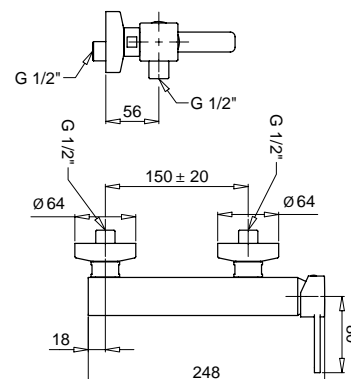

Monocomando doccia esterno senza duplex
External shower mixer without duplex

FINITURE/FINISHING	€
CR	236,00
NS	331,00
OP	265,00