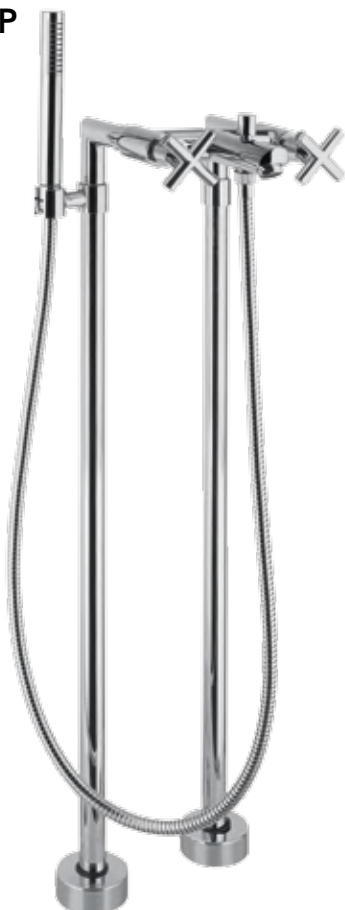

7300

Gruppo vasca esterno con doccia normale
External bath mixer with normal shower

FINITURE/FINISHING

		€
CR		253,00
NS	c/doccetta ottone · with brass shower	382,00
OP	c/doccetta ottone · with brass shower	311,00
BR	c/doccetta ottone · with brass shower	369,00
RA	c/doccetta ottone · with brass shower	369,00

7302

Gruppo vasca esterno con doccia duplex
External bath mixer with duplex shower

FINITURE/FINISHING

		€
CR		276,00
NS	c/doccetta ottone · with brass shower	414,00
OP	c/doccetta ottone · with brass shower	337,00
BR	c/doccetta ottone · with brass shower	400,00
RA	c/doccetta ottone · with brass shower	400,00

7300P

Gruppo vasca esterno con piantana a pavimento
External bath mixer with floor pillar

FINITURE/FINISHING

		€
CR		577,00
NS	c/doccetta ottone · with brass shower	835,00
OP	c/doccetta ottone · with brass shower	674,00
BR	c/doccetta ottone · with brass shower	806,00
RA	c/doccetta ottone · with brass shower	806,00