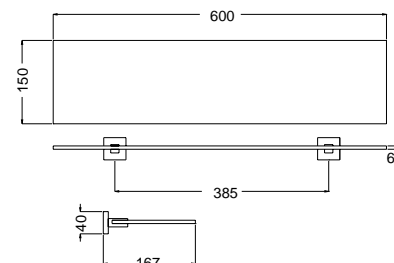

22830

Mensola vetro trasparente
Shelf with transparent glass