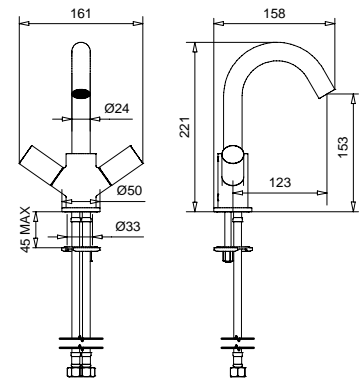

7134S

Monoforo lavabo senza scarico con flex
Single hole basin mixer without pop-up with flex

FINITURE/FINISHING	€
CR	145,00
NS	203,00
OP	162,00
OS	278,00
GF	232,00

7134SC

Con scarico Clic-Clac · With Clic-Clac press top waste	€
CR	170,00
NS	238,00
OP	191,00
OS	332,00
GF	273,00