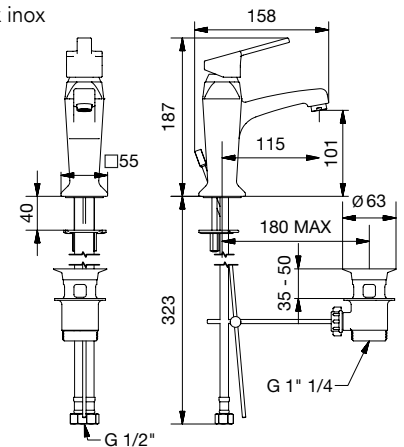

FINITURE/FINISHING

	€
CR	183,00
NS	256,00
DO	320,00
BR	247,00
OS	384,00