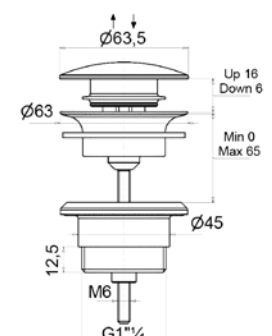

19705

Kit duplex inox con supporto presa acqua
Inox minimalist kit duplex with wall connection

FINITURE/FINISHING

AC

€

293,00

19275

Scarico Clic-Clac inox
Inox Clic-Clac press top waste