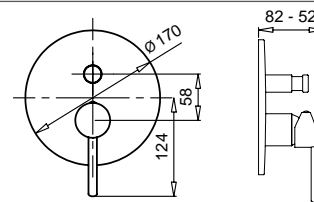

Blocco interno art. 19898
Built-in art. 19898

2131E