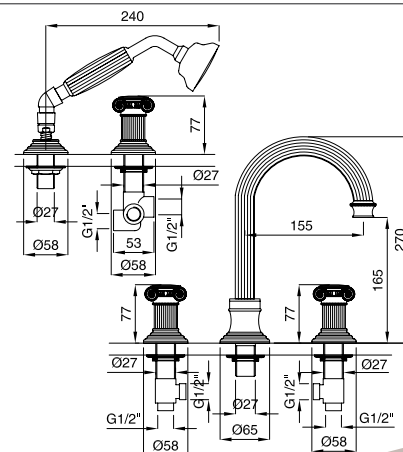

FINITURE/FINISHING

FINITURE/FINISHING	€
CR	777,00
NS	1.087,00
BR	1.048,00
DO	1.359,00