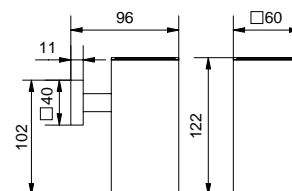

22805

Dispenser d'appoggio tipo quadro
Standing dispenser older square type

FINITURE/FINISHING €
CR 118,00

22802

Porta bicchiere tipo quadro
Glass holder square type

FINITURE/FINISHING

CR

€