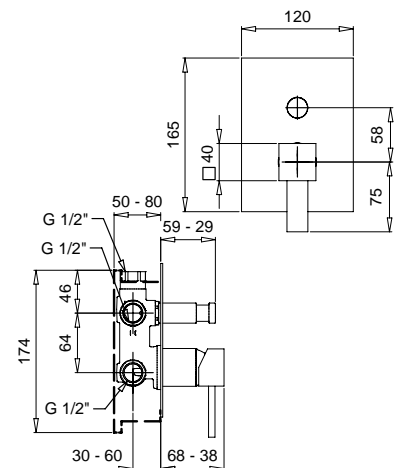

FINITURE/FINISHING

	€
CR	233,00
NS	326,00
OP	261,00