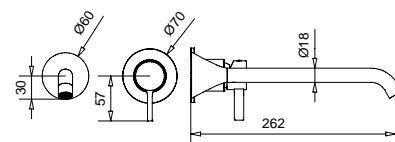

Parti esterne monocomando a parete
con canna da 26 cm
External part of wall mixer with spout 26 cm

FINITURE/FINISHING	€
CR	127,00
OP	146,00
NF	191,00
OS	274,00

Blocco interno art. 19891
Built-in art. 19891