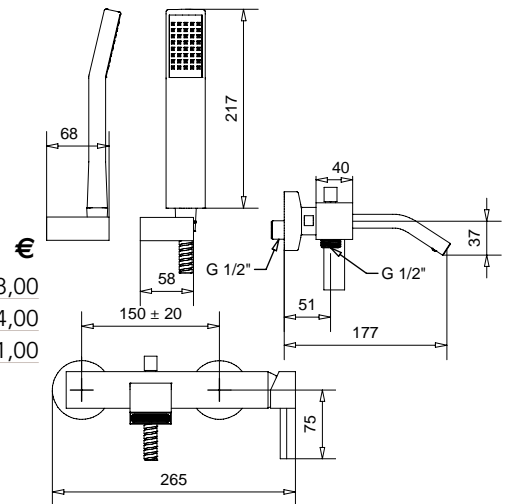

9202

Monocomando vasca esterno con duplex
External bath mixer with duplex shower

FINITURE/FINISHING

CR		508,00
NS	c/doccetta ottone · with brass shower	784,00
OP	c/doccetta ottone · with brass shower	641,00

19163

Doccetta ottone
Brass handshower

9208

Monocomando vasca esterno senza duplex
External bath mixer without duplex shower

FINITURE/FINISHING

CR		400,00
NS		552,00
OP		440,00

9255

Monocomando bordo vasca 4 fori
4 holes bath deck mixer

FINITURE/FINISHING

CR		537,00
NS	c/doccetta ottone · with brass shower	824,00
OP	c/doccetta ottone · with brass shower	674,00

19163

Doccetta ottone
Brass handshower

9255Q

Monocomando bordo vasca 4 fori
4 holes bath deck mixer

FINITURE/FINISHING

CR		547,00
NS	c/doccetta ottone · with brass shower	834,00
OP	c/doccetta ottone · with brass shower	684,00

19163

Doccetta ottone
Brass handshower