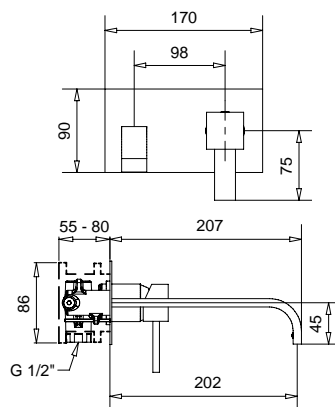

9247Q

Monocomando a parete canna da 20 cm
con piastra unica
Wall mixer with spout 20 cm with single plate

FINITURE/FINISHING	€
CR	289,00
NS	398,00
OP	322,00

9247QSC

Con scarico Clic-Clac · *With Clic-Clac press top waste*

CR	314,00
NS	433,00
OP	351,00

9223

Monocomando bidet scarico automatico
1"1/4 con flex inox
Single hole bidet mixer pop-up 1"1/4 with flex

9222

Con tubetti rame · *With copper tubes*

FINITURE/FINISHING	€
CR	286,00
NS	400,00
OP	320,00

9223Q

Monocomando bidet scarico automatico
1"1/4 con flex inox
Single hole bidet mixer pop-up 1"1/4 with flex

9222Q

Con tubetti rame · *With copper tubes*

FINITURE/FINISHING	€
CR	291,00
NS	405,00
OP	325,00

19858

Kit prolunga "Inside" e "Stone"
"Inside" and "Stone" extension kit

FINITURE/FINISHING	€
CR	95,00
NS	133,00
OP	106,00