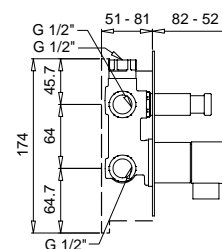

9352

Monocomando a parete termostatico canna da 15,5 cm con piastra unica
Thermostatic wall mixer with spout 15,5 cm with single plate

FINITURE/FINISHING

	€
CR	387,00
NS	542,00
OP	433,00

9352SC

Con scarico Clic-Clac · *With Clic-Clac press top waste*

CR	412,00
NS	577,00
OP	462,00

9377

Monocomando doccia incasso termostatico
Thermostatic built-in shower mixer

FINITURE/FINISHING

	€
CR	236,00
NS	330,00
OP	264,00

9378

Monocomando incasso termostatico 2 uscite con deviatore
Thermostatic built-in mixer 2 ways with diverter

FINITURE/FINISHING

	€
CR	326,00
NS	456,00
OP	365,00

9353
9354

9353

Monocomando incasso termostatico con deviatore a 3 uscite
Thermostatic built-in mixer with 3 ways diverter

FINITURE/FINISHING

	€
CR	333,00
NS	466,00
OP	373,00

9354

Monocomando incasso termostatico con deviatore a 4 uscite
Thermostatic built-in mixer with 4 ways diverter

CR	343,00
NS	480,00
OP	384,00