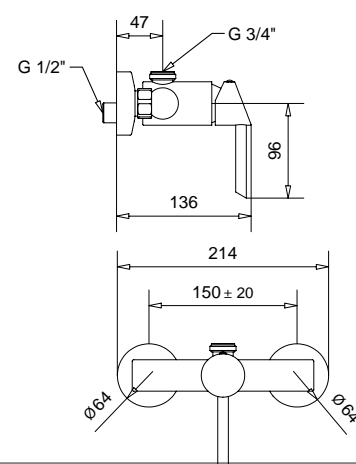

Monocomando doccia esterno con attacco da 3/4"
per asta fissa
External shower mixer connection 3/4"

FINITURE/FINISHING	€
CR	144,00
OP	161,00
CNL	200,00