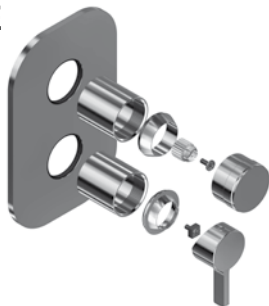

5632E

Parti esterne monocomando incasso
con deviatore a 4 vie
External part of built-in mixer
4 ways with diverter

FINITURE/FINISHING	€
CR	89,00
OP	115,00
NF	176,00
OS	289,00