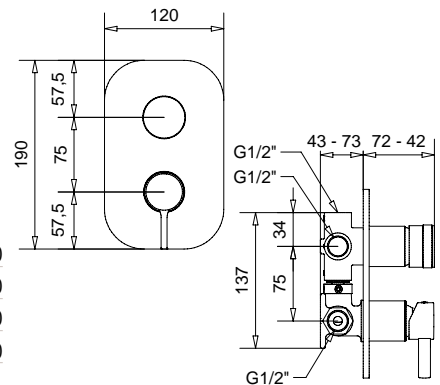

FINITURE/FINISHING

	€
CR	228,00
OP	255,00
NF	319,00
OS	438,00