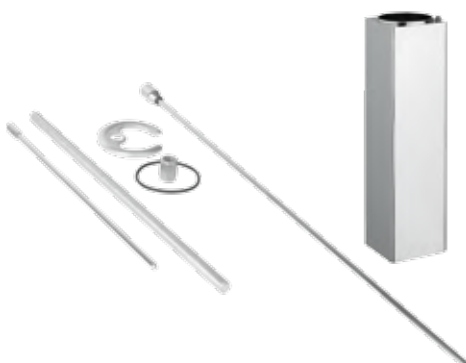

19858

Kit prolunga "Inside" e "Stone"
"Inside" and "Stone" extension kit

FINITURE/FINISHING	€
CR	95,00
NS	133,00
OP	106,00