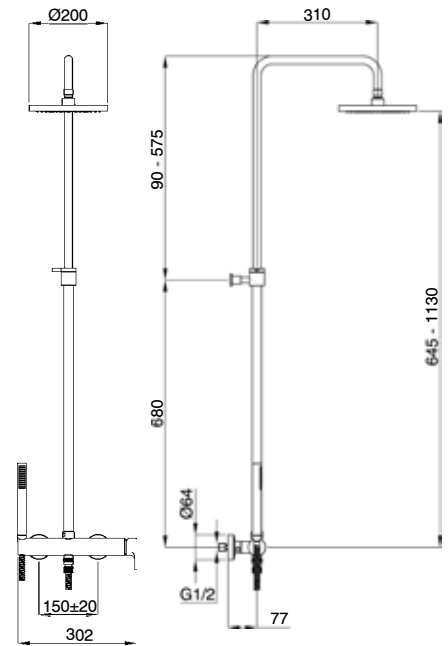

Simple

MINIMALISTA TONDO

6642C

Monocomando doccia esterno con attacco da 3/4" completo di colonna con kit duplex, deviatore e doccia
External shower mixer 3/4" attack complete of rigid riser with duplex, diverter and big shower

FINITURE/FINISHING

		€
CR		534,00
NS	c/doccetta ottone · with brass shower	853,00
OP	c/doccetta ottone · with brass shower	690,00
CNL	c/doccetta ottone · with brass shower	853,00
GF	c/doccetta ottone · with brass shower	882,00

19260

Saliscendi completo minimalista con doccia tonda
Sliding rail minimalist type with round handshower

FINITURE/FINISHING

		€
CR		151,00
NS	c/doccetta ottone · with brass shower	239,00
OP	c/doccetta ottone · with brass shower	283,00
CNL	c/doccetta ottone · with brass shower	239,00
GF	c/doccetta ottone · with brass shower	279,00