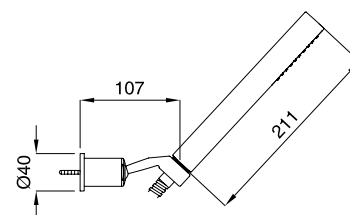

19261

Saliscendi completo tipo quadro, doccetta quadrata
Sliding rail square type, square handshower

FINITURE/FINISHING

	€
CR	316,00
NS	c/doccetta ottone · with brass shower 516,00

19708

Kit duplex quadro
Duplex kit square style

FINITURE/FINISHING

	€
CR	65,00
NS	c/doccetta ottone · with brass shower 167,00
OP	c/doccetta ottone · with brass shower 151,00

39119

Braccio doccia con soffione tipo quadro in ABS
Square shower arm with shower in ABS

FINITURE/FINISHING

	€
CR	376,00