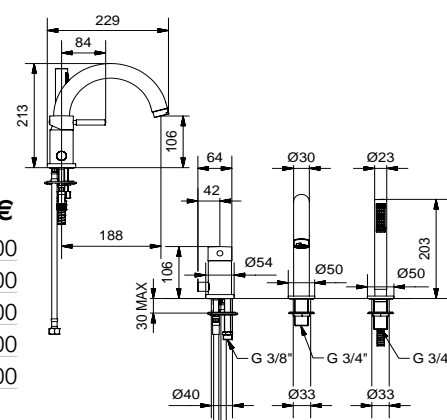

FINITURE/FINISHING		€
CR		274,00
NS	c/doccetta ottone · with brass shower	411,00
OP	c/doccetta ottone · with brass shower	335,00
BR	c/doccetta ottone · with brass shower	398,00
OS	c/doccetta ottone · with brass shower	554,00