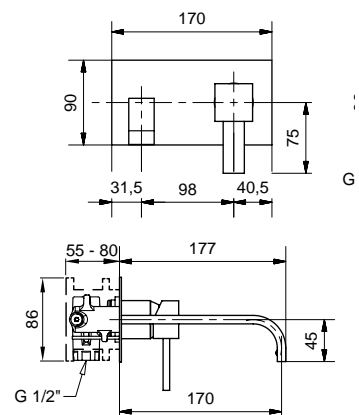

9213Q

Monocomando lavabo scarico automatico
1"1/4 con flex inox
Single hole basin mixer pop-up 1"1/4 with flex

9212Q

Con tubetti rame · *With copper tubes*

FINITURE/FINISHING

CR	300
NS	418
OP	335

9217S

Monocomando lavabo con prolunga
senza scarico con flex
*Single hole basin mixer with extension
without pop-up with flex*

FINITURE/FINISHING

	€
CR	368,00
NS	515,00
OP	412,00

9217SC

Con scarico Clic-Clac · *With Clic-Clac press top waste*

CR	393,00
NS	550,00
OP	441,00

9243

Monocomando a parete canna da 10 cm con piastra
unica
Wall mixer with spout 10 cm with single plate

FINITURE/FINISHING

	€
CR	274,00
NS	383,00
OP	307,00

9243SC

Con scarico Clic-Clac · *With Clic-Clac press top waste*

CR	299,00
NS	418,00
OP	336,00

9243Q

Monocomando a parete canna da 17 cm con piastra
unica
Wall mixer with spout 17 cm with single plate

FINITURE/FINISHING

	€
CR	284,00
NS	393,00
OP	317,00

9243QSC

Con scarico Clic-Clac · *With Clic-Clac press top waste*

CR	309,00
NS	428,00
OP	346,00