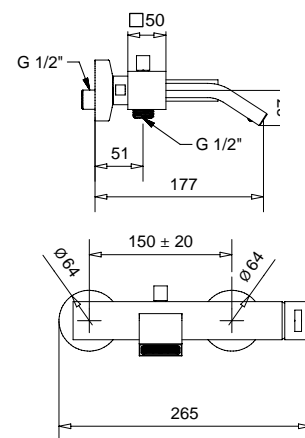

FINITURE/FINISHING

CR		400,00
NS		552,00
OP		440,00