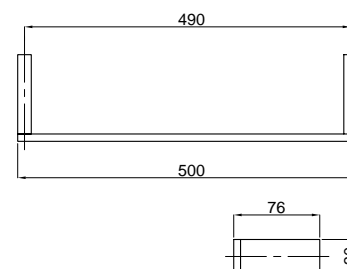

FINITURE/FINISHING

€

CR

129,00

31811

Porta asciugamano per lavabo
Towel rail for basin

FINITURE/FINISHING

€

CR

212,00

31810

Porta asciugamano per bidet
Towel rail for bidet