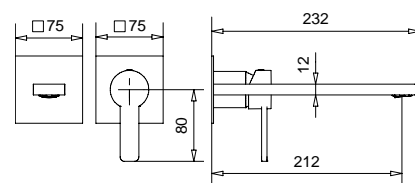

FINITURE/FINISHING	€
CR	189,00
NS	279,00
OP	216,00

Blocco interno art. 19891
Built-in art. 19891