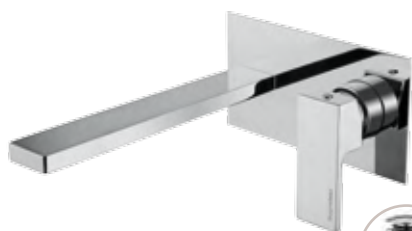

FINITURE/FINISHING	€
CR	251,00
NS	351,00
OP	281,00

9143SC
Con scarico Clic-Clac · *With Clic-Clac press top waste*

CR	276,00
NS	386,00
OP	310,00

9147

Monocomando lavabo a parete con canna 21 cm
con piastra unica
Wall basin mixer with spout 21 cm with single plate