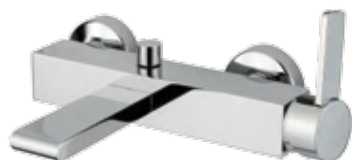

9302

Monocomando vasca esterno con duplex
External bath mixer with duplex shower

FINITURE/FINISHING

CR		378,00
NS	c/doccetta ottone · with brass shower	602,00
OP	c/doccetta ottone · with brass shower	499,00

9308

Monocomando vasca esterno senza duplex
External bath mixer without duplex shower

FINITURE/FINISHING

CR		313,00
NS		435,00
OP		348,00

9355

Monocomando bordo vasca 4 fori
Bath deck mixer 4 holes

FINITURE/FINISHING

CR		478,00
NS	c/doccetta ottone · with brass shower	741,00
OP	c/doccetta ottone · with brass shower	611,00

9313

Monocomando lavabo scarico automatico 1"1/4
con flex inox
Single hole basin mixer pop-up 1"1/4
with flex

FINITURE/FINISHING

CR		282,00
NS		395,00
OP		316,00