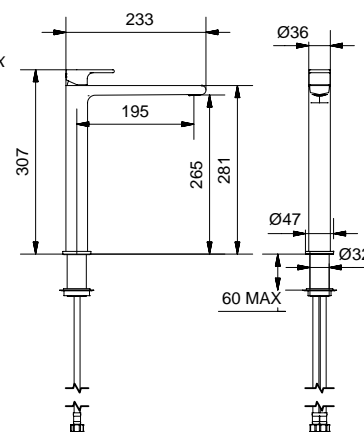

6697S

Monocomando lavabo modello alto senza scarico con flex
Single hole basin mixer high model without pop-up with flex

FINITURE/FINISHING

	€
CR	218,00
NS	305,00
OP	244,00
CNL	305,00
GF	349,00

6697SC

Con scarico Clic-Clac · With Clic-Clac press top waste

CR	243,00
NS	340,00
OP	273,00
CNL	340,00
GF	390,00

6618

Monocomando lavabo canna girevole scarico automatico 1"1/4 con flex inox
Single hole basin mixer swivel spout pop-up 1"1/4 with flex

FINITURE/FINISHING

	€
CR	236,00
NS	330,00
OP	264,00
CNL	330,00
GF	377,00

6668

Monocomando lavabo a pavimento senza scarico
Floor mounted single hole basin mixer without pop-up

FINITURE/FINISHING

	€
CR	660,00
NS	924,00
OP	739,00
CNL	924,00
GF	1.056,00

19885

Parte incasso per lavabo a pavimento
Internal part for floor mounted single hole basin mixer

GR	97,00

6668E

Parte esterna per lavabo a pavimento
External part for floor mounted

CR	564,00
NS	828,00
OP	643,00
NIL	828,00
GF	958,00