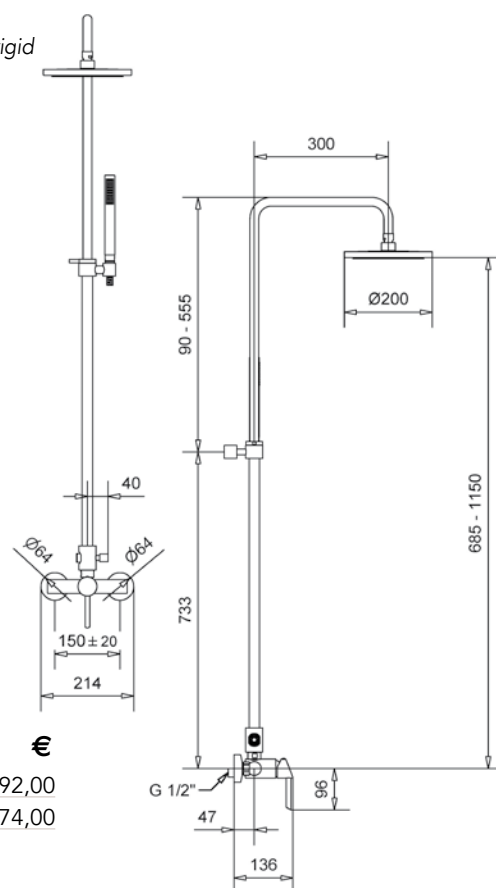

19848
Soffione tondo
Round shower head

FINITURE/FINISHING	€
CR	592,00
OP	c/doccetta ottone · with brass shower 774,00

19260

Saliscendi completo minimalista doccetta tonda
Sliding rail minimalist round handshower