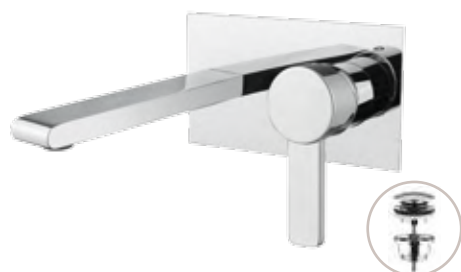

9343

Monocomando a parete con canna 15,5 cm
con piastra unica
Wall mixer with spout 15,5 cm with single plate

FINITURE/FINISHING	€
CR	262,00
NS	367,00
OP	293,00

9343SC
Con scarico Clic-Clac · With Clic-Clac press top waste

CR	287,00
NS	402,00
OP	322,00