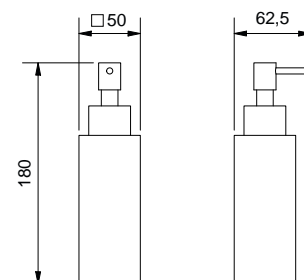

FINITURE/FINISHING €
CR 118,00