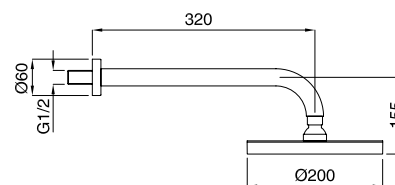

Braccio doccia con soffione minimalista
Minimalist shower arm with big shower

FINITURE/FINISHING		€
CR		203,00