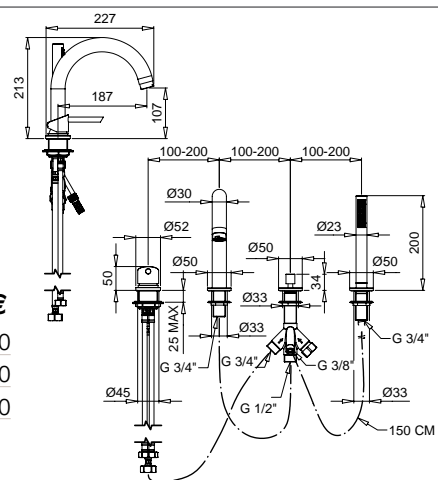

CR		352,00
OP	c/doccetta ottone · with brass shower	422,00
CNL	c/doccetta ottone · with brass shower	519,00

2157

Monocomando bordo vasca 3 fori senza bocca
Bath deck mixer 3 holes without spout

FINITURE/FINISHING