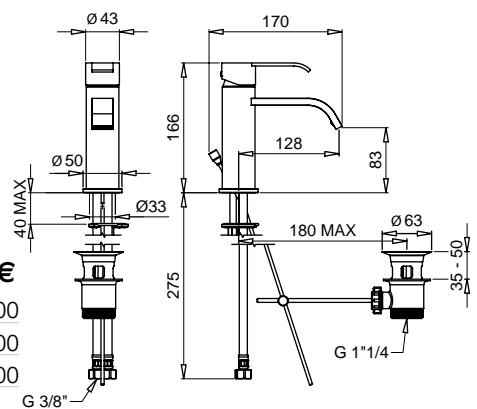

FINITURE/FINISHING

CR	165,00
NS	213,00
OP	185,00