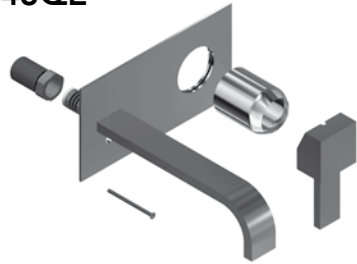

9243E

Parti esterne monocomando a parete con canna
10 cm con piastra unica
*External part of wall mixer with spout 10 cm
with single plate*

FINITURE/FINISHING

CR	194,00
NS	303,00
OP	227,00

Blocco interno art. 19902
Built-in art. 19902

9243QE

Parti esterne monocomando a parete con canna
17 cm con piastra unica
*External part of wall mixer with spout 17 cm
with single plate*

FINITURE/FINISHING

CR	204,00
NS	313,00
OP	237,00

Blocco interno art. 19902
Built-in art. 19902

9247QE

Parti esterne monocomando a parete con canna
20 cm
External part of wall mixer with spout 20 cm

FINITURE/FINISHING

CR	209,00
NS	318,00
OP	248,00

Blocco interno art. 19902
Built-in art. 19902

9230E

Parti esterne monocomando doccia incasso
External part of built-in shower mixer

FINITURE/FINISHING

CR	89,00
NS	139,00
OP	104,00

Blocco interno art. 19891
Built-in art. 19891

9272E

Parti esterne monocomando incasso
con deviatore a 2 vie
*External part of built-in mixer 2 ways
with diverter*

FINITURE/FINISHING

CR	131,00
NS	224,00
OP	159,00

Blocco interno art. 19898
Built-in art. 19898

9231E

Parti esterne monocomando incasso
con deviatore a 3 uscite
*External part of built-in mixer
with 3 ways diverter*

FINITURE/FINISHING

CR	175,00
NS	296,00
OP	212,00

Blocco interno art. 19893
Built-in art. 19893