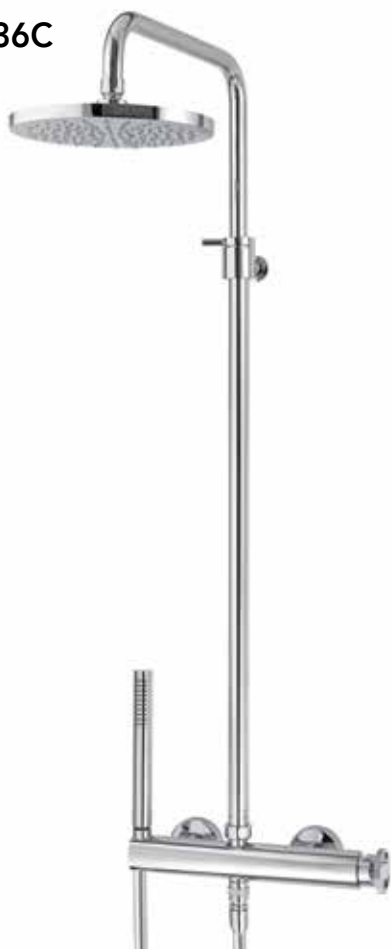

4636C

Monocomando doccia esterno con attacco da 3/4" completo di colonna con kit duplex, deviatore e doccia
External shower mixer 3/4" attack complete of rigid riser with duplex, diverter and big shower

FINITURE/FINISHING

	€
CR	640,00
NS	c/doccetta ottone · with brass shower 924,00
OP	c/doccetta ottone · with brass shower 745,00
NF	c/doccetta ottone · with brass shower 924,00
GF	c/doccetta ottone · with brass shower 1.052,00

19770

Saliscendi completo minimalista "Millenovecinquanta"
Sliding rail minimalist type "Millenovecinquanta"

FINITURE/FINISHING

	€
CR	172,00
NS	c/doccetta ottone · with brass shower 278,00
OP	c/doccetta ottone · with brass shower 220,00
NF	c/doccetta ottone · with brass shower 278,00
GF	c/doccetta ottone · with brass shower 303,00