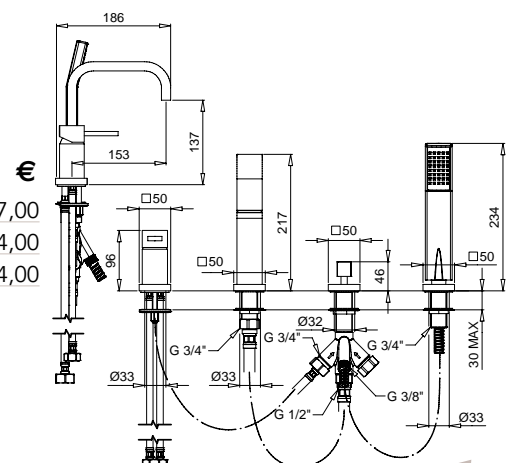

9202

Monocomando vasca esterno con duplex
External bath mixer with duplex shower

FINITURE/FINISHING

CR		508,00
NS	c/doccetta ottone · with brass shower	784,00
OP	c/doccetta ottone · with brass shower	641,00

19163

Doccetta ottone
Brass handshower

9208

Monocomando vasca esterno senza duplex
External bath mixer without duplex shower

FINITURE/FINISHING

CR		400,00
NS		552,00
OP		440,00

9255

Monocomando bordo vasca 4 fori
4 holes bath deck mixer

FINITURE/FINISHING

CR		537,00
NS	c/doccetta ottone · with brass shower	824,00
OP	c/doccetta ottone · with brass shower	674,00

19163

Doccetta ottone
Brass handshower

9255Q

Monocomando bordo vasca 4 fori
4 holes bath deck mixer

FINITURE/FINISHING

CR		547,00
NS	c/doccetta ottone · with brass shower	834,00
OP	c/doccetta ottone · with brass shower	684,00

19163

Doccetta ottone
Brass handshower