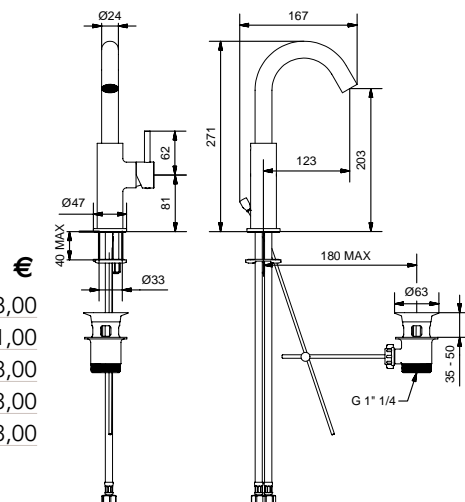

FINITURE/FINISHING

CR	158,00
NS	221,00
OP	178,00
BR	213,00
OS	303,00