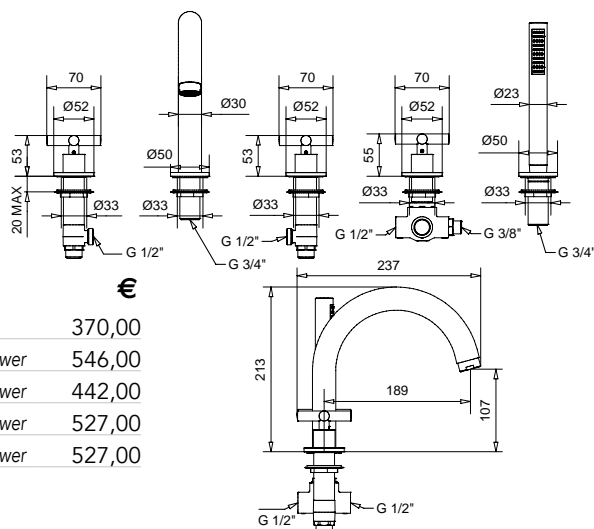

FINITURE/FINISHING

		€
CR		370,00
NS	c/doccetta ottone · with brass shower	546,00
OP	c/doccetta ottone · with brass shower	442,00
BR	c/doccetta ottone · with brass shower	527,00
RA	c/doccetta ottone · with brass shower	527,00