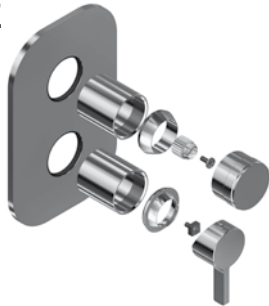

5631E

Parti esterne monocomando incasso
con deviatore a 3 vie
External part of built-in mixer
3 ways with diverter

FINITURE/FINISHING	€
CR	89,00
OP	115,00
NF	176,00
OS	289,00