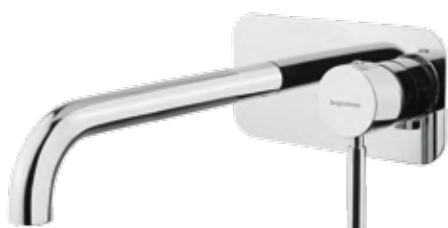

2217

Monocomando lavabo canna alta
scarico automatico 1"1/4 con flex inox
Single hole basin mixer high spout
pop-up 1"1/4 with flex

2216

Con tubetti rame · With copper tubes

FINITURE/FINISHING

	€
CR	165,00
NS	231,00
OP	185,00
BR	223,00
OS	317,00

2217S

Monocomando lavabo canna alta senza scarico con flex inox
Single hole basin mixer high spout without pop-up with flex

FINITURE/FINISHING

	€
CR	148,00
NS	207,00
OP	166,00
BR	200,00
OS	284,00

2217SC

Con scarico Clic-Clac · With Clic-Clac press top waste

CR	173,00
NS	242,00
OP	195,00
BR	234,00
OS	338,00

2243

Monocomando a parete canna da 19 cm con piastra unica
Wall mixer with spout 19 cm with single plate

FINITURE/FINISHING

	€
CR	204,00
NS	285,00
OP	228,00
BR	275,00
OS	391,00

2243SC

Con scarico Clic-Clac · With Clic-Clac press top waste

CR	229,00
NS	320,00
OP	257,00
BR	309,00
OS	445,00

2247

Monocomando a parete canna da 22 cm con piastra unica
Wall mixer with spout 22 cm with single plate

FINITURE/FINISHING

	€
CR	207,00
NS	288,00
OP	231,00
BR	278,00
OS	397,00

2247SC

Con scarico Clic-Clac · With Clic-Clac press top waste

CR	232,00
NS	323,00
OP	260,00
BR	312,00
OS	451,00