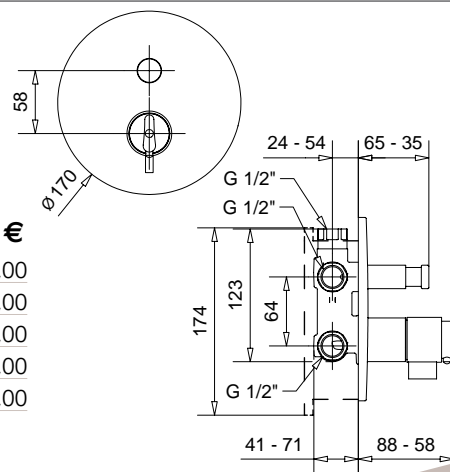

FINITURE/FINISHING

	€
CR	308,00
NS	431,00
OP	345,00
BR	415,00
OS	591,00