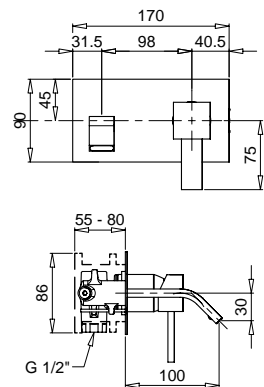

9243SC

Con scarico Clic-Clac · *With Clic-Clac press top waste*

CR	299,00
NS	418,00
OP	336,00